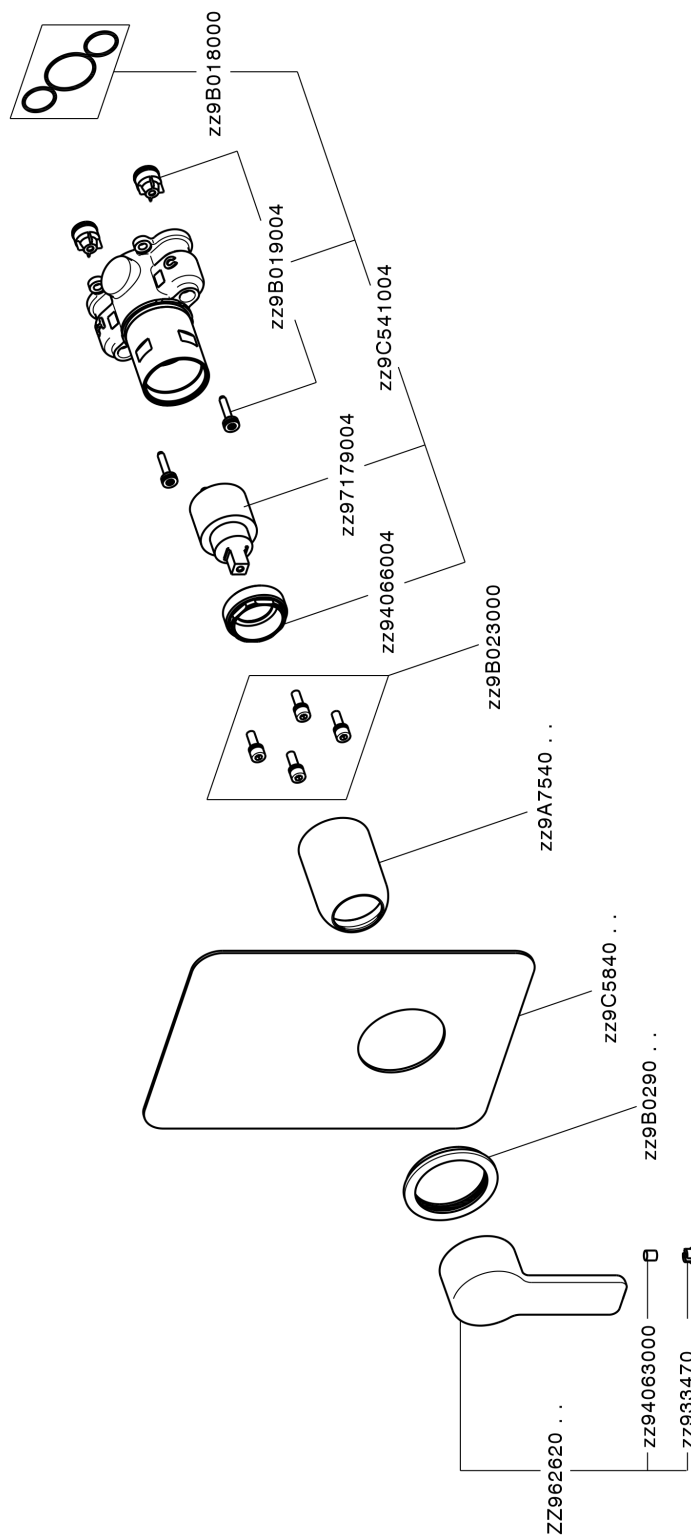

Exposed part for Single Lever One Box Valve SOFT_SF0BM010

SF0BM010

<https://en.huberitalia.com/exposed-part-for-single-lever-one-box-valve-soft-sf0bm010>

One Box Universal Concealed Part ONE BOX_ZB00B031

ZB00B031

<https://en.huberitalia.com/one-box-universal-concealed-part-one-box-zb00b031>

One Box Universal Concealed Part ONE BOX_ZB00B030

ZB00B030

<https://en.huberitalia.com/one-box-universal-concealed-part-one-box-zb00b030>