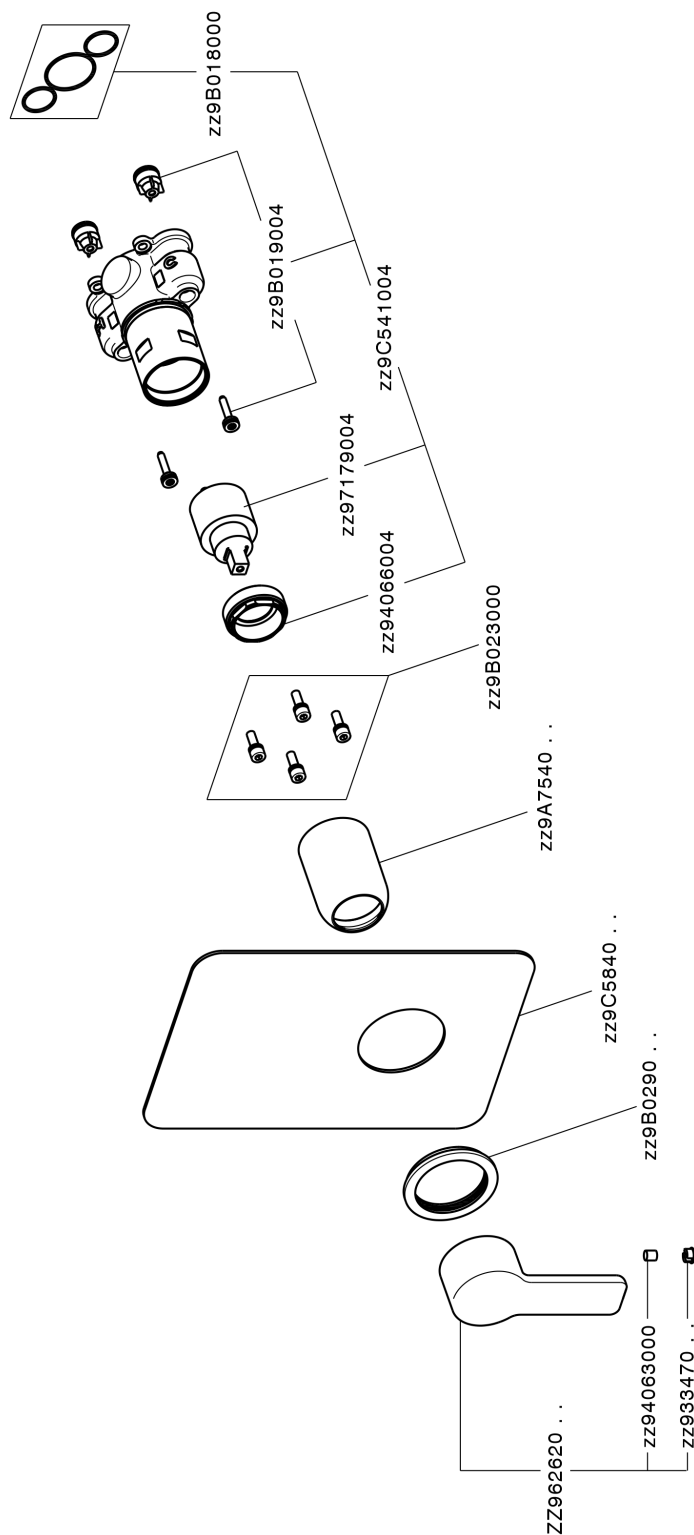

Exposed part for Single Lever One Box Valve SOFT_SF0BM010

MODEL **SF0BM010**

Exposed part for Single Lever One Box Valve, 1 Outlet, Minimum depth of installation: 67 mm, without concealed part, for items ZB00B030-ZB00B031

AVAILABLE FINISHINGS

CHARACTERISTICS

Cartridge Spare Parts **ZZ97179000**

35 mm Cartridge

Installation **Concealed**

Required concealed parts **ZB00B031**

ZB00B030

Exposed part for Single Lever One Box Valve SOFT_SF0BM010

SF0BM010

<https://en.huberitalia.com/exposed-part-for-single-lever-one-box-valve-soft-sf0bm010>

One Box Universal Concealed Part ONE BOX_ZB00B031

MODEL **ZB00B031**

One Box Universal Concealed Part, for 1 or 2 or 3 outlet thermostatic or single lever, without trim kit, with noise reducers, with sealing gasket