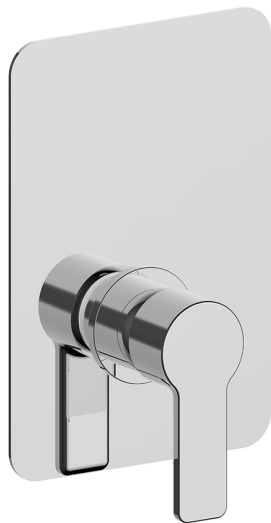

Exposed part for Single Lever One Box Valve SOFT_SF0BM010

MODEL **SF0BM010**

Exposed part for Single Lever One Box Valve, 1 Outlet, Minimum depth of installation: 67 mm, without concealed part, for items ZB00B030-ZB00B031

AVAILABLE FINISHINGS

CHARACTERISTICS

Cartridge Spare Parts **ZZ97179000**

35 mm Cartridge

Installation **Concealed**

Required concealed parts **ZB00B031**

ZB00B030

Exposed part for Single Lever One Box Valve SOFT_SF0BM010

SF0BM010

<https://en.huberitalia.com/exposed-part-for-single-lever-one-box-valve-soft-sf0bm010>

One Box Universal Concealed Part ONE BOX_ZB00B031

MODEL **ZB00B031**

One Box Universal Concealed Part, for 1 or 2 or 3 outlet thermostatic or single lever, without trim kit, with noise reducers, with sealing gasket

AVAILABLE FINISHINGS

CHARACTERISTICS

Concealed	1
Installation	Concealed

Thermostatic

The Huber thermostatic is your personal water manager, helping you to handle, control and save water and energy.

One Box Universal Concealed Part ONE BOX_ZB00B030