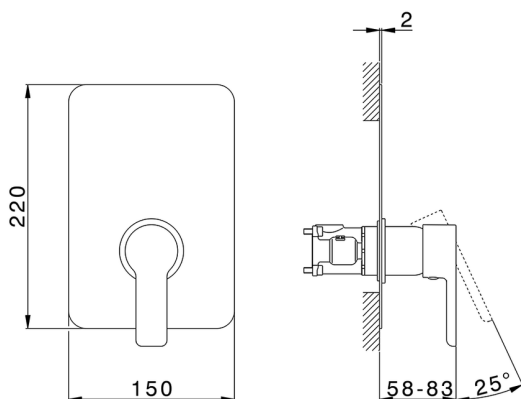

Exposed part for Single Lever One Box Valve SOFT_SF0BM010

MODEL **SF0BM010**

Exposed part for Single Lever One Box Valve, 1 Outlet, Minimum depth of installation: 67 mm, without concealed part, for items ZB00B030-ZB00B031

AVAILABLE FINISHINGS

CHARACTERISTICS

Cartridge Spare Parts **ZZ97179000**

35 mm Cartridge

Installation **Concealed**

Required concealed parts **ZB00B031**

ZB00B030

Exposed part for Single Lever One Box Valve SOFT_SF0BM010

SF0BM010

<https://en.huberitalia.com/exposed-part-for-single-lever-one-box-valve-soft-sf0bm010>

One Box Universal Concealed Part ONE BOX_ZB00B031

MODEL **ZB00B031**

One Box Universal Concealed Part, for 1 or 2 or 3 outlet thermostatic or single lever, without trim kit, with noise reducers, with sealing gasket