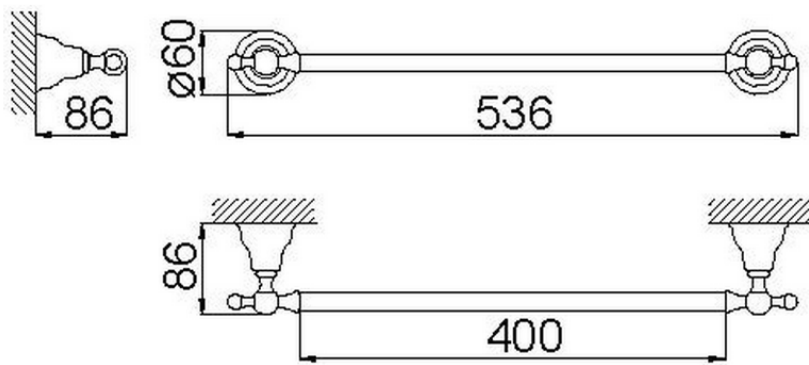

Towel holder 40 cm CROISETTE_4012.01H.

4012.01H.

<https://en.huberitalia.com/towel-holder-40-cm-croisette-4012-01h>

2026-06-06