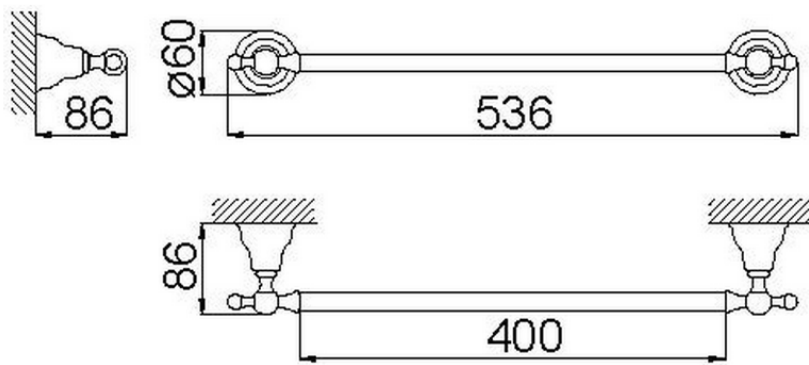

## Towel holder 40 cm CROISSETTE\_4012.01H.

4012.01H.

<https://en.huberitalia.com/towel-holder-40-cm-croisette-4012-01h>

2026-06-09