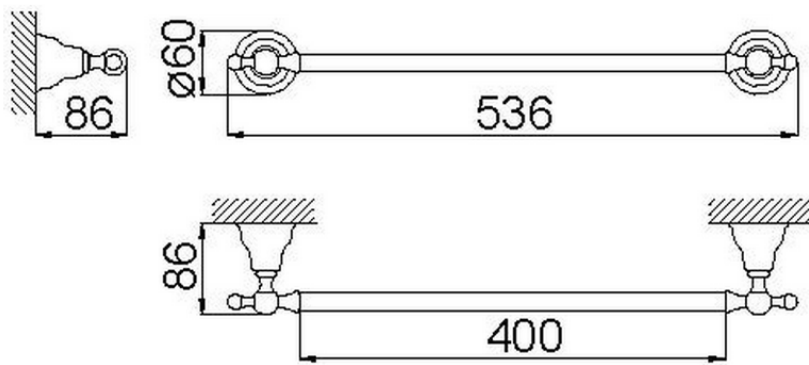

## Towel holder 40 cm CROISSETTE\_4012.01H.

4012.01H.

<https://en.huberitalia.com/towel-holder-40-cm-croisette-4012-01h>

2026-03-18