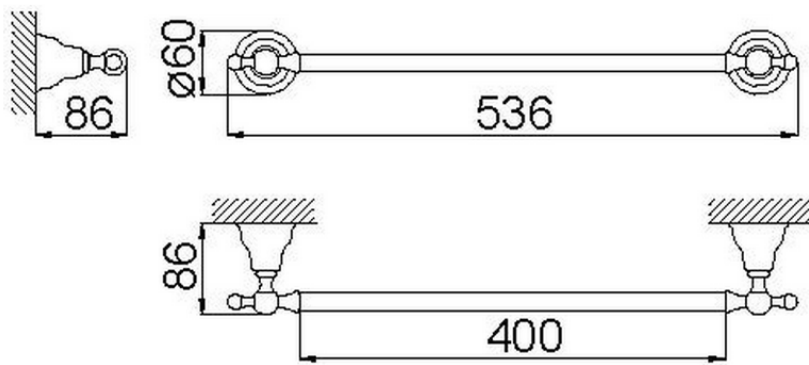

Towel holder 40 cm CROISSETTE_4012.01H.

4012.01H.

<https://en.huberitalia.com/towel-holder-40-cm-croisette-4012-01h>

2026-06-27