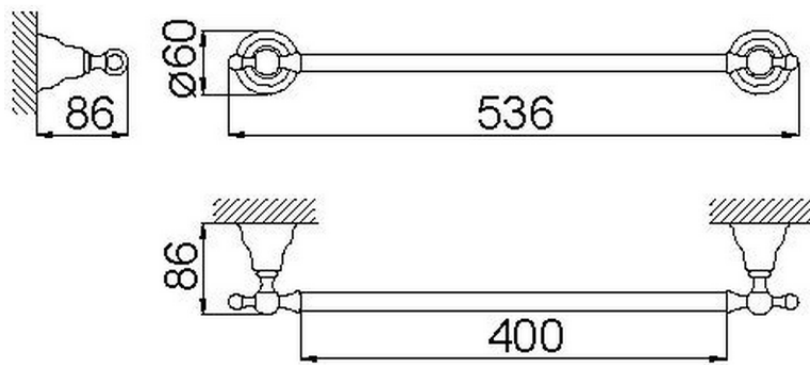

## Towel holder 40 cm CROISETTE\_4012.01H.

4012.01H.

<https://en.huberitalia.com/towel-holder-40-cm-croisette-4012-01h>

2026-05-15