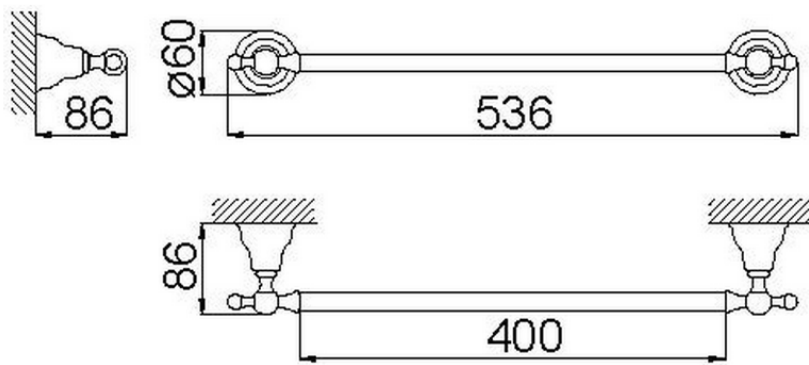

## Towel holder 40 cm CROISETTE\_4012.01H.

4012.01H.

<https://en.huberitalia.com/towel-holder-40-cm-croisette-4012-01h>

2026-04-08