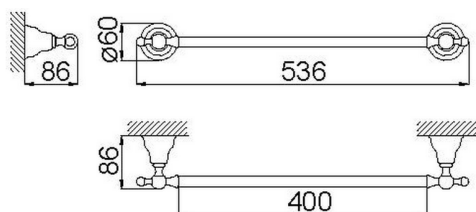

Towel holder 40 cm CROISSETTE_4012.01H.

MODEL **4012.01H.**

Towel holder 40 cm

AVAILABLE FINISHINGS

-  **AC** AC Satin Brushed Nickel
-  **BA** BA Old Bronze
-  **CR** CR Chrome
-  **2W** 2W Brushed Gold

CHARACTERISTICS