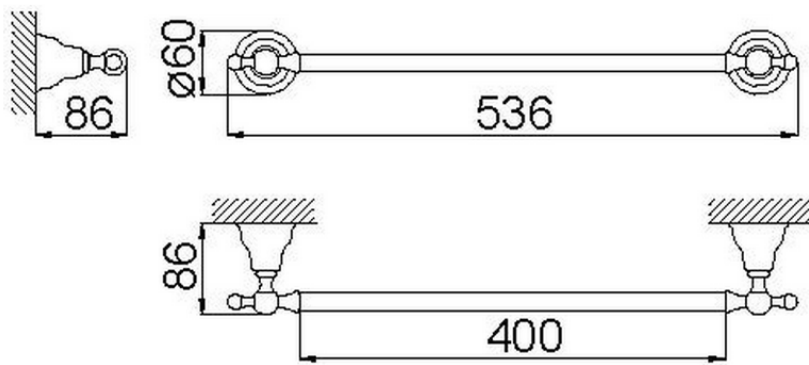

## Towel holder 40 cm CROISSETTE\_4012.01H.

4012.01H.

<https://en.huberitalia.com/towel-holder-40-cm-croisette-4012-01h>

2026-06-27