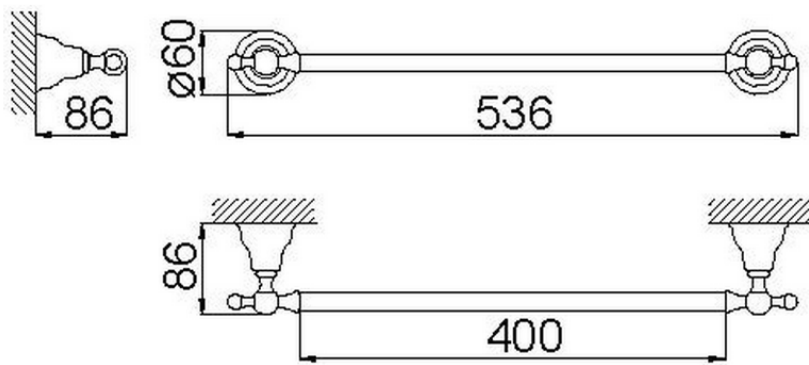

Towel holder 40 cm CROISETTE_4012.01H.

4012.01H.

<https://en.huberitalia.com/towel-holder-40-cm-croisette-4012-01h>

2026-04-09