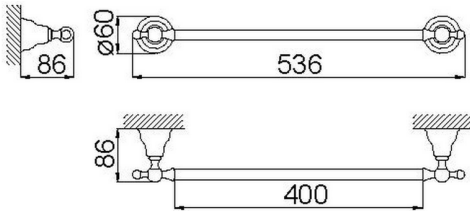

Towel holder 40 cm CROISSETTE_4012.01H.

MODEL **4012.01H.**

Towel holder 40 cm

AVAILABLE FINISHINGS

-  **AC** AC Satin Brushed Nickel
-  **BA** BA Old Bronze
-  **CR** CR Chrome
-  **2W** 2W Brushed Gold

CHARACTERISTICS