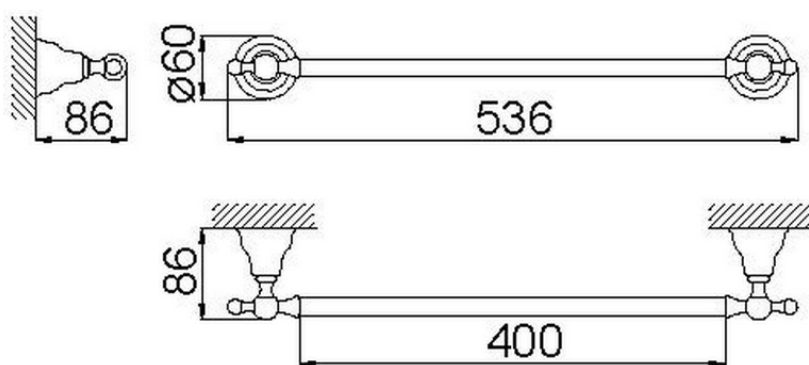

Towel holder 40 cm CROISETTE_4012.01H.

4012.01H.

<https://en.huberitalia.com/towel-holder-40-cm-croisette-4012-01h>

2026-06-15