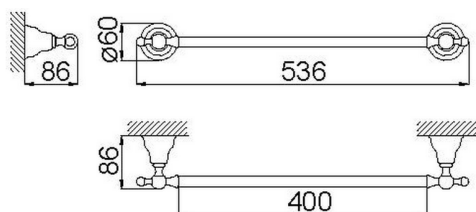

Towel holder 40 cm CROISSETTE_4012.01H.

MODEL **4012.01H.**

Towel holder 40 cm

AVAILABLE FINISHINGS

- **AC** AC Satin Brushed Nickel
- **BA** BA Old Bronze
- **CR** CR Chrome
- **2W** 2W Brushed Gold

CHARACTERISTICS

2026-06-05