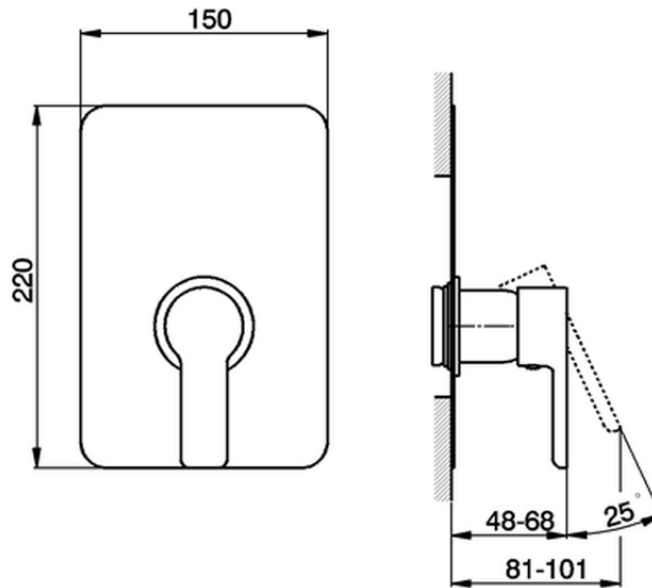

Exposed part for concealed S.L. shower valve SOFT_SF003000

SF003000

<https://en.huberitalia.com/exposed-part-for-concealed-s-l-shower-valve-soft-sf003000>

Piastra/Plate/Plaque/Platte/Placa

2-3mm: XX 27-47 YY 54-74

10mm: XX 16-40 YY 43-68

ZB005300

<https://en.huberitalia.com/concealed-single-lever-shower-valve-concealed-zb005300>

2024-12-18