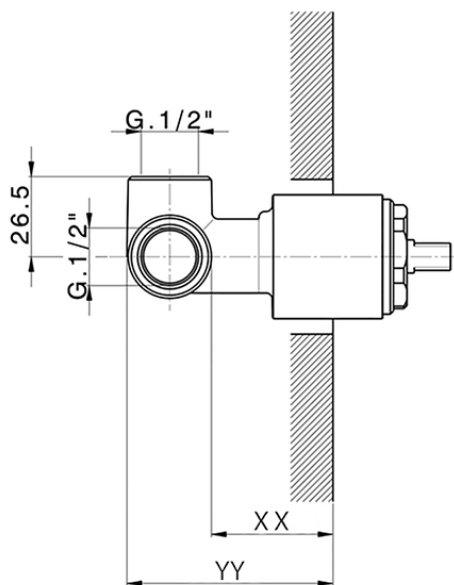

Exposed part for concealed S.L. shower valve SOFT_SF003000

SF003000

<https://en.huberitalia.com/exposed-part-for-concealed-s-l-shower-valve-soft-sf003000>

Piastra/Plate/Plaque/Platte/Placa

2-3mm: XX 27-47 YY 54-74

10mm: XX 16-40 YY 43-68

ZB005300

<https://en.huberitalia.com/concealed-single-lever-shower-valve-concealed-zb005300>

2024-12-18