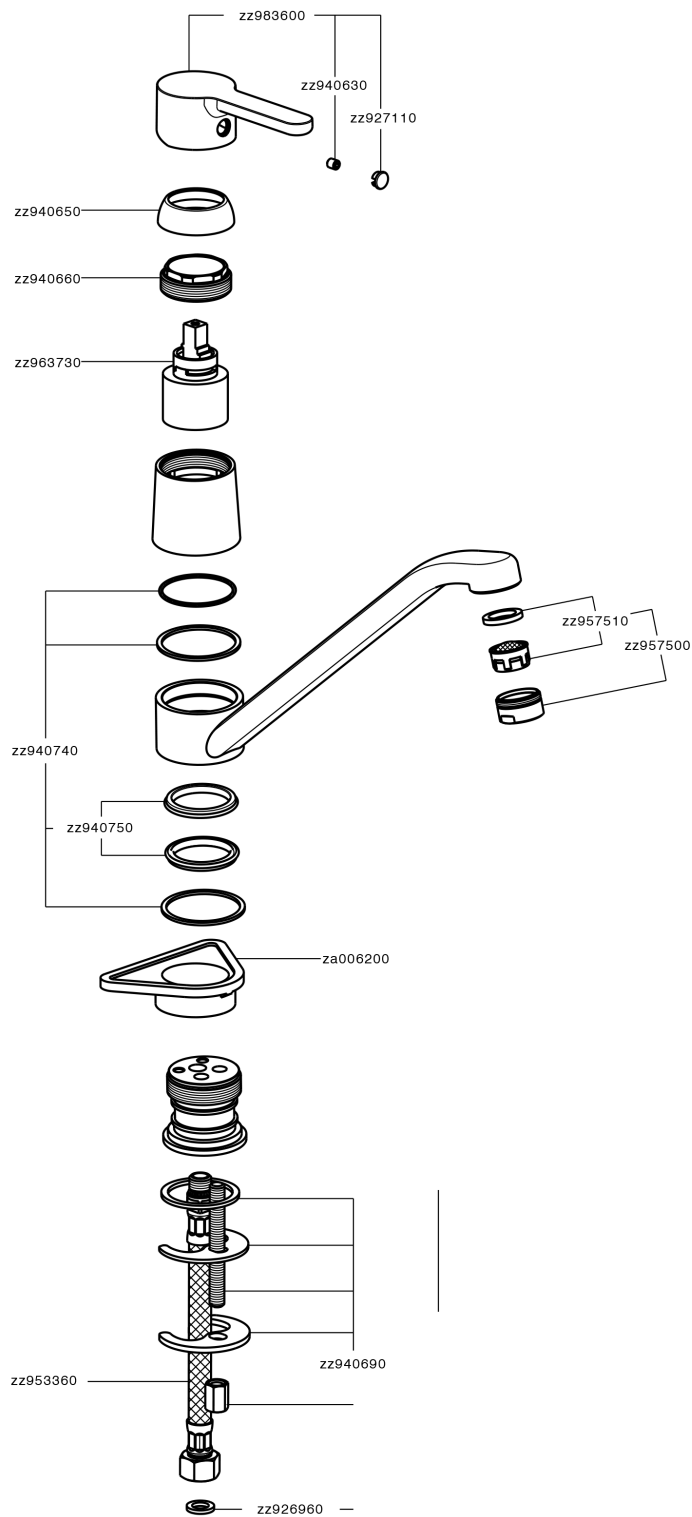

Single lever sink mixer Energysave KITCHEN_H2000585

MODEL **H2000585**

Single lever sink mixer Energysave, swivel spout, G.3/8" stainless steel flexible hoses

AVAILABLE FINISHINGS

CHARACTERISTICS

Cartridge Spare Parts **ZZ96373000**

35 mm Cartridge

EcoStop

EcoStop feature limits water flow to approximately 50% of maximum output with one point of resistance on setting. Push slightly past the middle stop only when full water output is required. This will save water up to 50%.

EnergySave

Thanks to the EnergySave device, only cold water will be drawn if the lever is operated in the central position, so that the water heater will not be engaged and no hot water wasted, leading to considerable savings in energy and costs. The temperature can be adjusted by rotating the lever to the left, until the desired temperature is reached.

Single lever sink mixer Energysave KITCHEN_H2000585

H2000585

<https://en.huberitalia.com/single-lever-sink-mixer-energysave-kitchen-h2000585>

2026-05-26