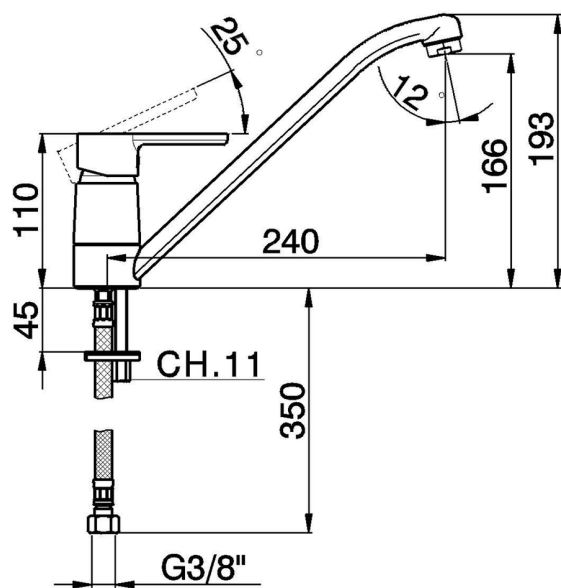

Single lever sink mixer Energysave KITCHEN_H2000585

MODEL **H2000585**

Single lever sink mixer Energysave, swivel spout, G.3/8" stainless steel flexible hoses

AVAILABLE FINISHINGS

CHARACTERISTICS

Cartridge Spare Parts **ZZ96373000**

35 mm Cartridge

EcoStop

EcoStop feature limits water flow to approximately 50% of maximum output with one point of resistance on setting. Push slightly past the middle stop only when full water output is required. This will save water up to 50%.

EnergySave

Thanks to the EnergySave device, only cold water will be drawn if the lever is operated in the central position, so that the water heater will not be engaged and no hot water wasted, leading to considerable savings in energy and costs. The temperature can be adjusted by rotating the lever to the left, until the desired temperature is reached.