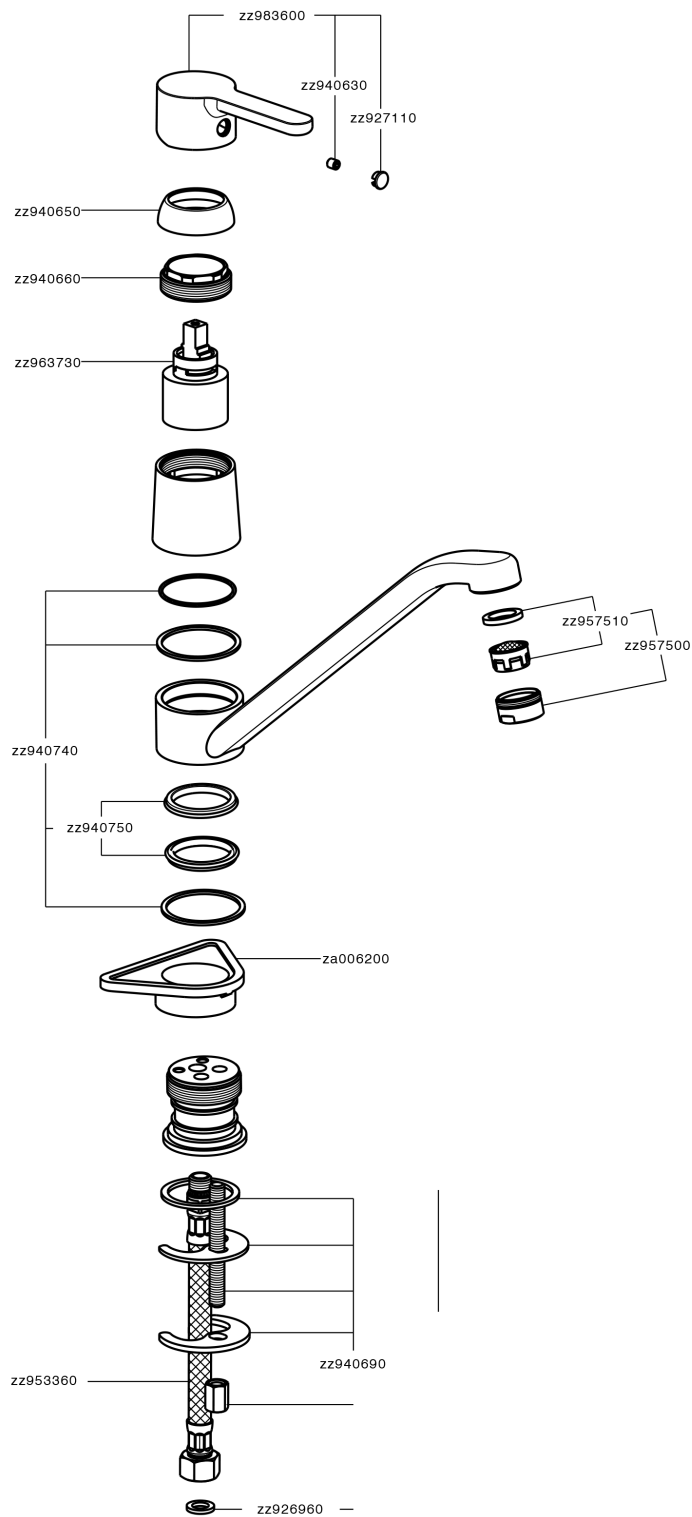

Single lever sink mixer Energysave KITCHEN_H2000585

MODEL **H2000585**

Single lever sink mixer Energysave, swivel spout, G.3/8" stainless steel flexible hoses

AVAILABLE FINISHINGS

CHARACTERISTICS

Cartridge Spare Parts **ZZ96373000**

35 mm Cartridge

EcoStop

EcoStop feature limits water flow to approximately 50% of maximum output with one point of resistance on setting. Push slightly past the middle stop only when full water output is required. This will save water up to 50%.

EnergySave

Thanks to the EnergySave device, only cold water will be drawn if the lever is operated in the central position, so that the water heater will not be engaged and no hot water wasted, leading to considerable savings in energy and costs. The temperature can be adjusted by rotating the lever to the left, until the desired temperature is reached.

Single lever sink mixer Energysave KITCHEN_H2000585

H2000585

<https://en.huberitalia.com/single-lever-sink-mixer-energysave-kitchen-h2000585>

2026-06-24