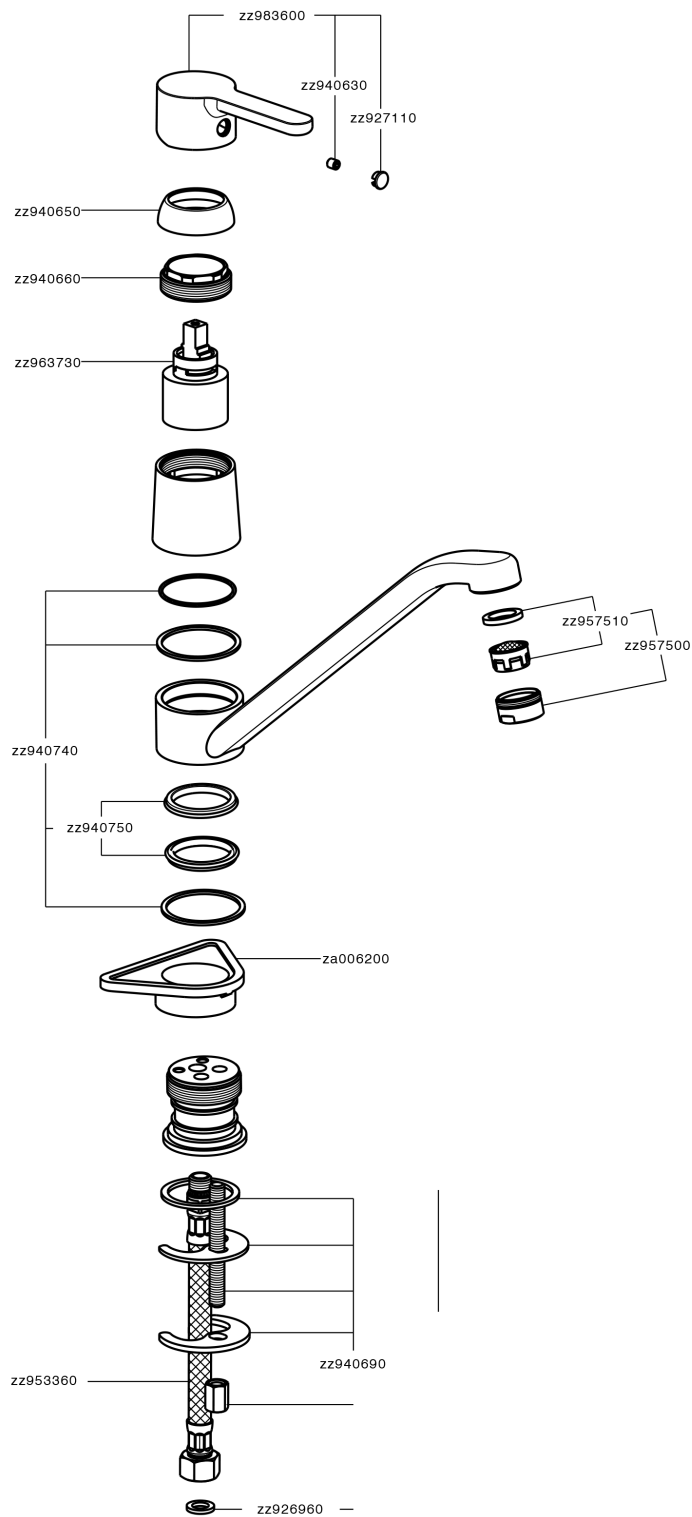

Single lever sink mixer Energysave KITCHEN_H2000585

MODEL **H2000585**

Single lever sink mixer Energysave, swivel spout, G.3/8" stainless steel flexible hoses

AVAILABLE FINISHINGS

CHARACTERISTICS

Cartridge Spare Parts **ZZ96373000**

35 mm Cartridge

EcoStop

EcoStop feature limits water flow to approximately 50% of maximum output with one point of resistance on setting. Push slightly past the middle stop only when full water output is required. This will save water up to 50%.

EnergySave

Thanks to the EnergySave device, only cold water will be drawn if the lever is operated in the central position, so that the water heater will not be engaged and no hot water wasted, leading to considerable savings in energy and costs. The temperature can be adjusted by rotating the lever to the left, until the desired temperature is reached.

Single lever sink mixer Energysave KITCHEN_H2000585

H2000585

<https://en.huberitalia.com/single-lever-sink-mixer-energysave-kitchen-h2000585>

2026-04-08