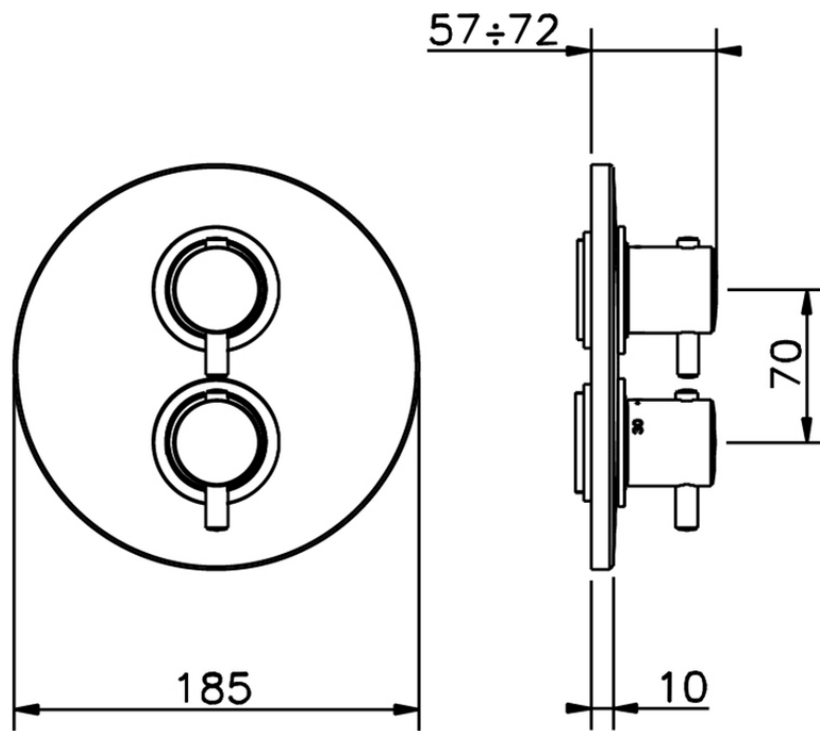

Exposed part for 1-outlet con.thermo.shower valve THERMO_TV007300

TV007300

<https://en.huberitalia.com/exposed-part-for-1-outlet-con-thermo-shower-valve-thermo-tv007300>

Piastra/Plate/Plaque/Platte/Placa

2-3mm: XX 25-40 YY 76-91

10 mm: XX 16-31 YY 65-80

ZB007301

<https://en.huberitalia.com/1-outlet-concealed-thermostatic-shower-valve-concealed-zb007301>

2026-06-10