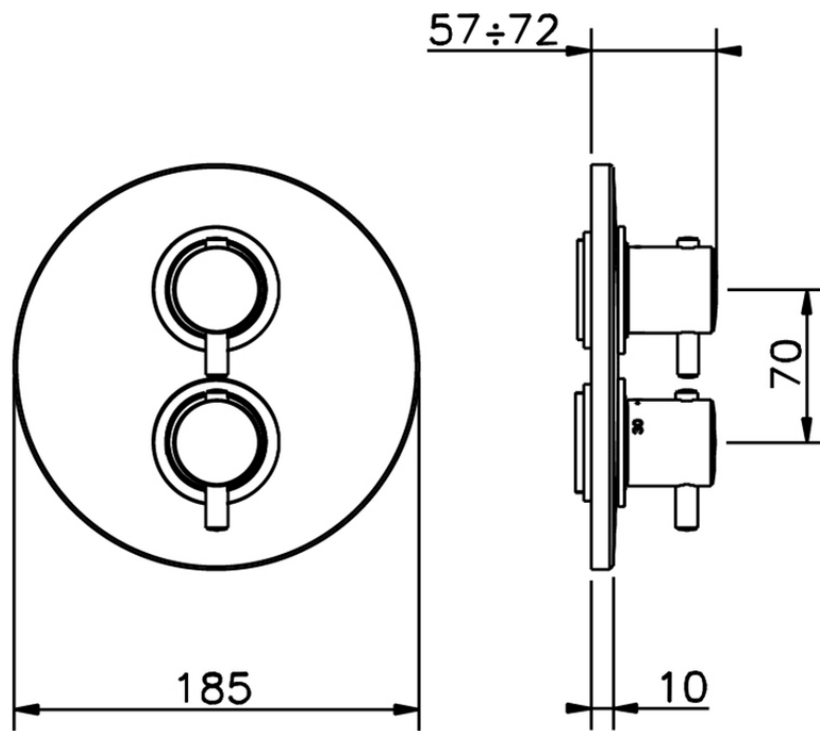

Exposed part for 1-outlet con.thermo.shower valve THERMO_TV007300

TV007300

<https://en.huberitalia.com/exposed-part-for-1-outlet-con-thermo-shower-valve-thermo-tv007300>

Piastra/Plate/Plaque/Platte/Placa

2-3mm: XX 25-40 YY 76-91

10 mm: XX 16-31 YY 65-80

ZB007301

<https://en.huberitalia.com/1-outlet-concealed-thermostatic-shower-valve-concealed-zb007301>

2026-05-02