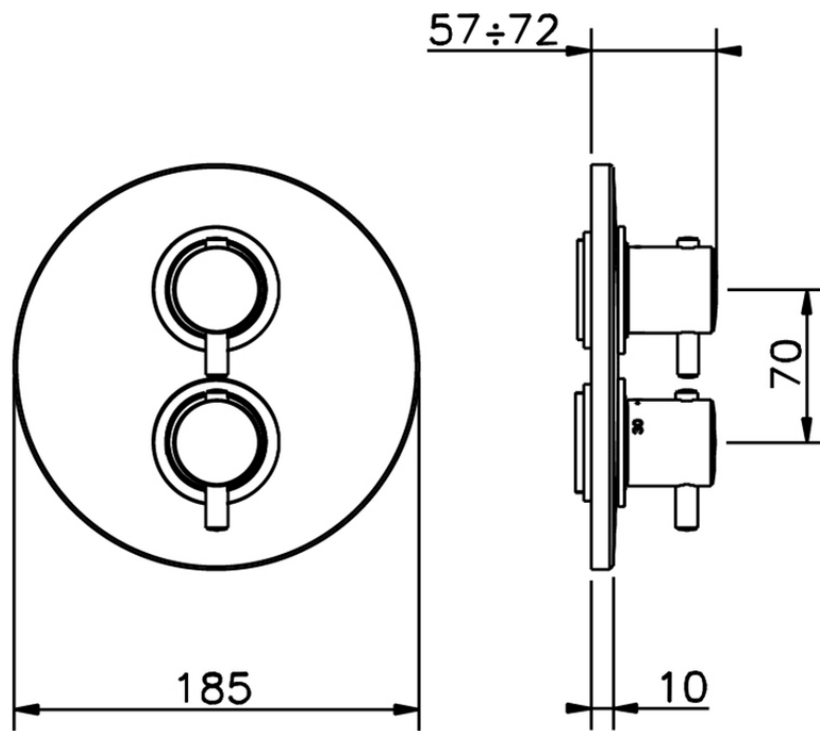

Exposed part for 1-outlet con.thermo.shower valve THERMO_TV007300

TV007300

<https://en.huberitalia.com/exposed-part-for-1-outlet-con-thermo-shower-valve-thermo-tv007300>

Piastra/Plate/Plaque/Platte/Placa

2-3mm: XX 25-40 YY 76-91

10 mm: XX 16-31 YY 65-80

ZB007301

<https://en.huberitalia.com/1-outlet-concealed-thermostatic-shower-valve-concealed-zb007301>

2026-04-08