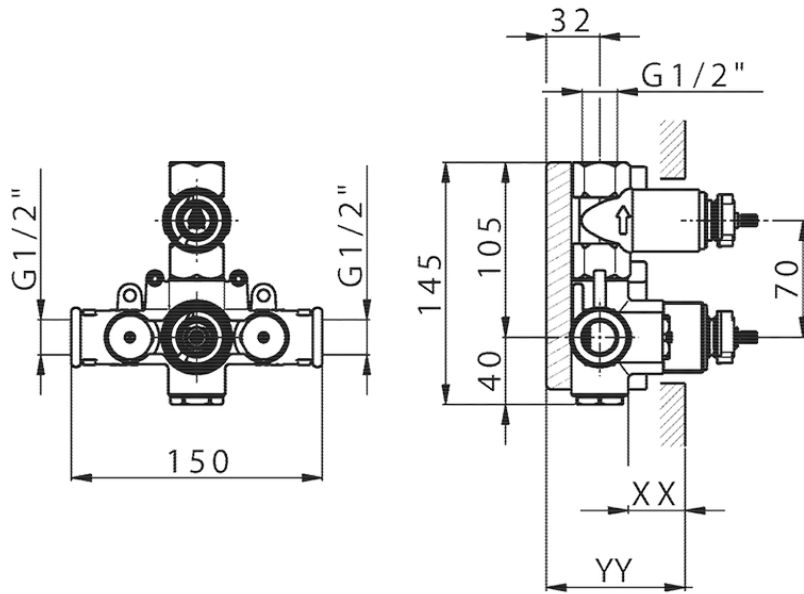

Exposed part for 1-outlet con.thermo.shower valve THERMO_TV007300

TV007300

<https://en.huberitalia.com/exposed-part-for-1-outlet-con-thermo-shower-valve-thermo-tv007300>

Piastra/Plate/Plaque/Platte/Placa

2-3mm: XX 25-40 YY 76-91

10 mm: XX 16-31 YY 65-80

ZB007301

<https://en.huberitalia.com/1-outlet-concealed-thermostatic-shower-valve-concealed-zb007301>

2026-04-08