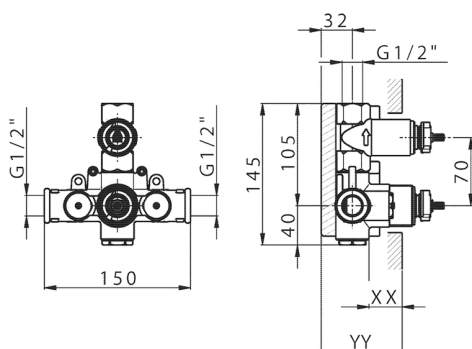

1-outlet Concealed thermostatic shower valve CONCEALED_ZB007301

MODEL **ZB007301**

1-outlet Concealed thermostatic shower valve, with stopvalve, without trim kit

AVAILABLE FINISHINGS

CHARACTERISTICS

Installation	Concealed
Cartridge Spare Parts	24.04A.PP
8x20 Plus P Thermostatic Valve	
Concealed	1

Piastra/Plate/Plaque/Platte/Placa

2-3mm: XX 25-40 YY 76-91

10 mm: XX 16-31 YY 65-80

Thermostatic

The Huber thermostatic is your personal water manager, helping you to handle, control and save water and energy.