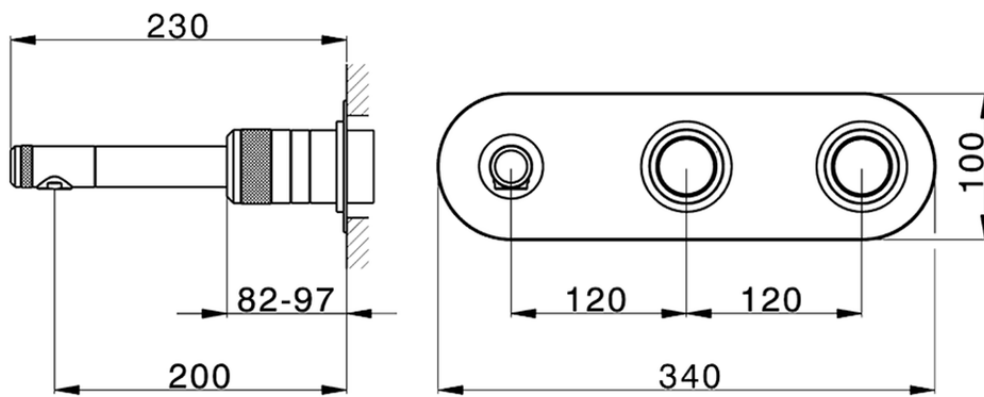

Exposed part for con.thermo. bath mixer, 2-outlet CHRONOS_CR019340

CR019340

<https://en.huberitalia.com/exposed-part-for-con-thermo-bath-mixer-2-outlet-chronos-cr019340>

ZB019340

<https://en.huberitalia.com/concealed-thermostatic-bath-mixer-2-outlet-concealed-zb019340>