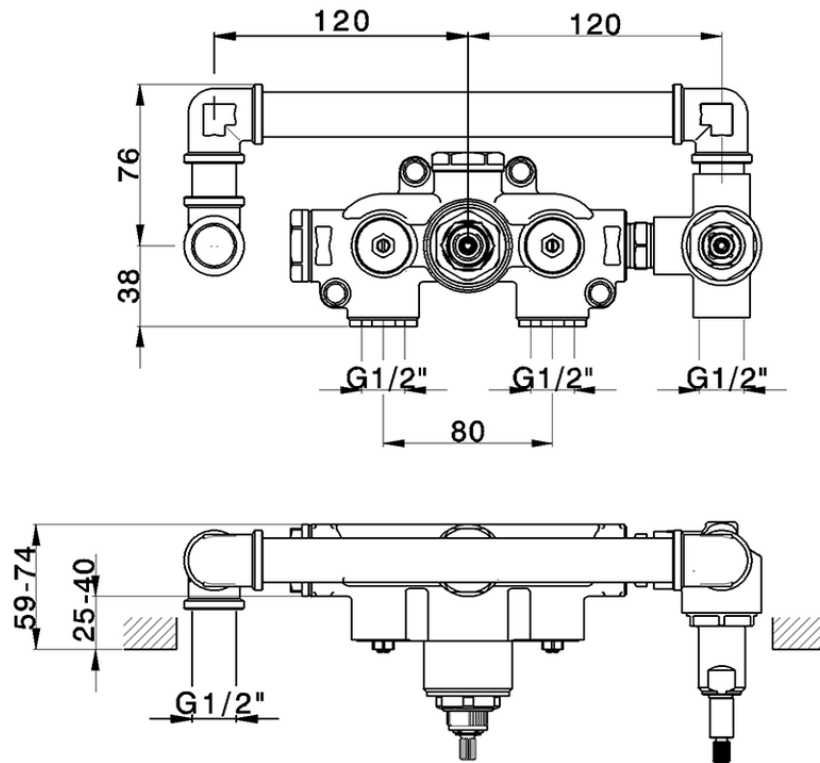

Exposed part for con.thermo. bath mixer, 2-outlet CHRONOS_CR019340

CR019340

<https://en.huberitalia.com/exposed-part-for-con-thermo-bath-mixer-2-outlet-chronos-cr019340>

ZB019340

<https://en.huberitalia.com/concealed-thermostatic-bath-mixer-2-outlet-concealed-zb019340>