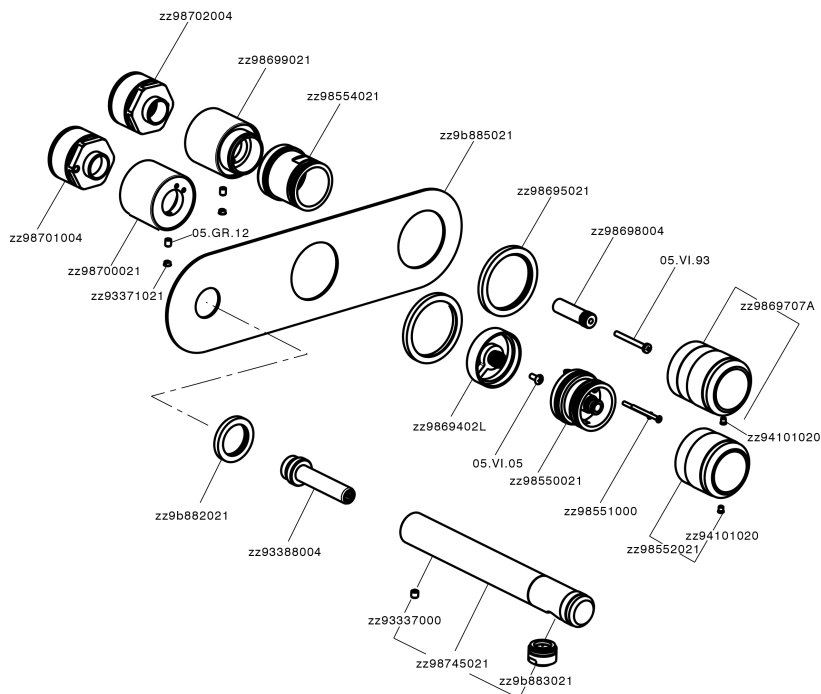

Exposed part for con.thermo. bath mixer, 2-outlet CHRONOS_CR019340

CR019340

<https://en.huberitalia.com/exposed-part-for-con-thermo-bath-mixer-2-outlet-chronos-cr019340>

Concealed thermostatic bath mixer, 2-outlet CONCEALED_ZB019340

ZB019340

<https://en.huberitalia.com/concealed-thermostatic-bath-mixer-2-outlet-concealed-zb019340>

2024-12-18