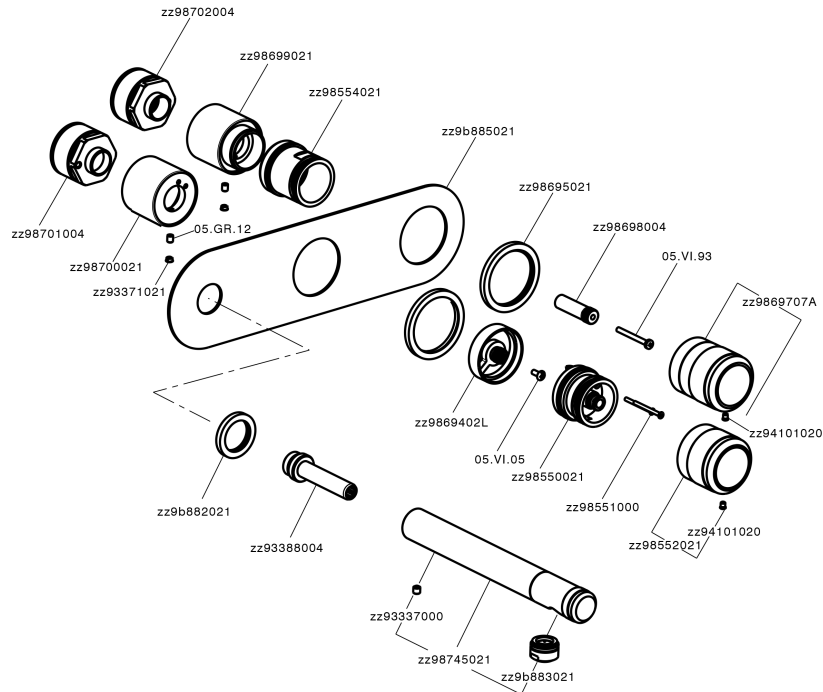

Exposed part for con.thermo. bath mixer, 2-outlet CHRONOS_CR019340

MODEL **CR019340**

Exposed part for con.thermo.bath mixer, 2-outlet,with 2-outlet deviasstop,without concealed part,for item ZB019340

AVAILABLE FINISHINGS

-  **21** 21 Chrome
-  **2F** 2F Brushed Nickel
-  **2Q** 2Q Black Titanium

CHARACTERISTICS

Installation **Concealed**
 Required concealed parts **ZB019340**

Thermostatic

The Huber thermostatic is your personal water manager, helping you to handle, control and save water and energy.

Exposed part for con.thermo. bath mixer, 2-outlet CHRONOS_CR019340

CR019340

<https://en.huberitalia.com/exposed-part-for-con-thermo-bath-mixer-2-outlet-chronos-cr019340>

Concealed thermostatic bath mixer, 2-outlet CONCEALED_ZB019340

MODEL **ZB019340**

Concealed thermostatic shower mixer,
2-outlet, without trim kit

AVAILABLE FINISHINGS

04 04 Without finishing

CHARACTERISTICS

Installation **Concealed**

Cartridge Spare Parts **24.04A.PP**