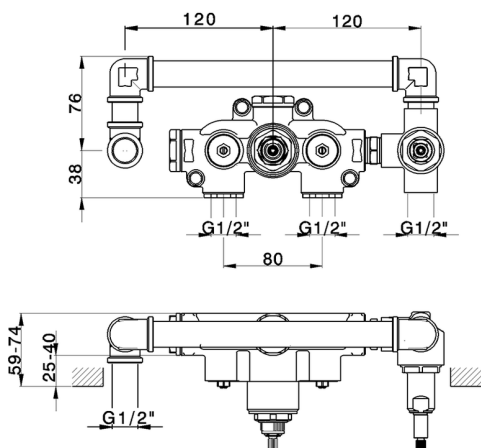

Concealed thermostatic bath mixer, 2-outlet CONCEALED_ZB019340

MODEL **ZB019340**

Concealed thermostatic shower mixer,
2-outlet, without trim kit

AVAILABLE FINISHINGS

04 04 Without finishing

CHARACTERISTICS

Installation **Concealed**

Cartridge Spare Parts **24.04A.PP**

8x20 Plus P Thermostatic Valve

Concealed **1**

Thermostatic

The Huber thermostatic is your personal water manager, helping you to handle, control and save water and energy.

2024-12-18