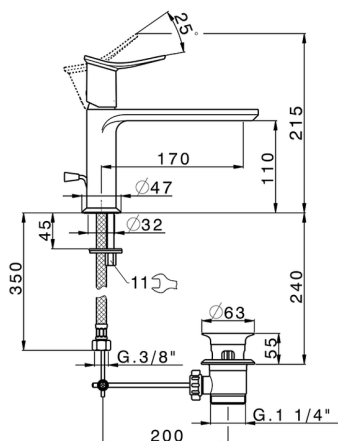

Single lever washbasin mixer HARLOCK_HK001514

MODEL **HK001514**

Single lever washbasin mixer, with 1"1/4 automatic pop-up waste, G.3/8" stainless steel flexible hose

AVAILABLE FINISHINGS

-  **21** 21 Chrome
-  **2P** 2P Rose Gold
-  **2Q** 2Q Black Titanium
-  **40** 40 Matt Black
-  **4Q** 4Q Matt White
-  **6T** 6T Chrome/Matt Black

CHARACTERISTICS

Cartridge Spare Parts **ZZ96550000**

25 mm Cartridge

2025-04-03