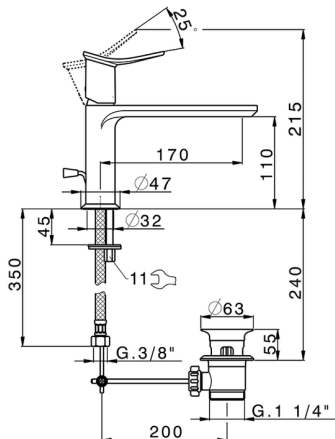

Single lever washbasin mixer HARLOCK_HK001514

MODEL **HK001514**

Single lever washbasin mixer, with 1"1/4 automatic pop-up waste, G.3/8" stainless steel flexible hose

AVAILABLE FINISHINGS

-  **21** 21 Chrome
-  **2P** 2P Rose Gold
-  **2Q** 2Q Black Titanium
-  **40** 40 Matt Black
-  **4Q** 4Q Matt White
-  **6T** 6T Chrome/Matt Black

CHARACTERISTICS

Cartridge Spare Parts **ZZ96550000**

25 mm Cartridge

2025-04-02