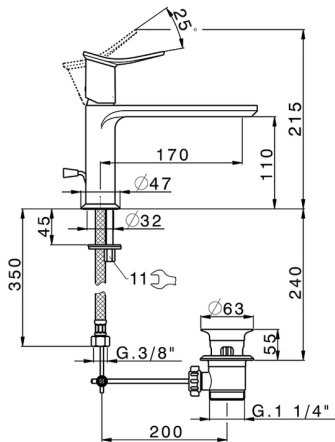

Single lever washbasin mixer HARLOCK_HK001514

MODEL **HK001514**

Single lever washbasin mixer, with 1"1/4 automatic pop-up waste, G.3/8" stainless steel flexible hose

AVAILABLE FINISHINGS

-  **21** 21 Chrome
-  **2P** 2P Rose Gold
-  **2Q** 2Q Black Titanium
-  **40** 40 Matt Black
-  **4Q** 4Q Matt White
-  **6T** 6T Chrome/Matt Black

CHARACTERISTICS

Cartridge Spare Parts **ZZ96550000**

25 mm Cartridge

2025-04-03