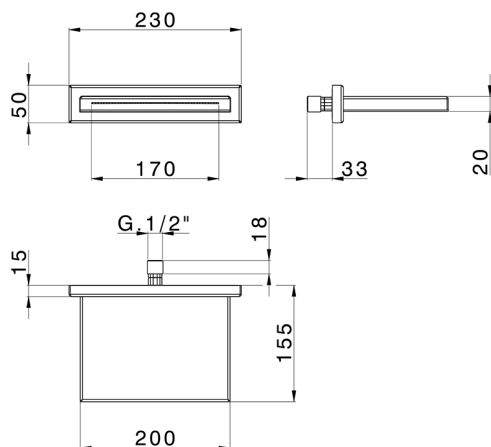

Classic waterfall spout ZEN_ZS129100

MODEL **ZS129100**

Classic waterfall spout, Stainless Steel AISI 304

AVAILABLE FINISHINGS

 **D1** D1 Brushed Inox

 **D2** D2 Polished Inox

CHARACTERISTICS

2026-06-13