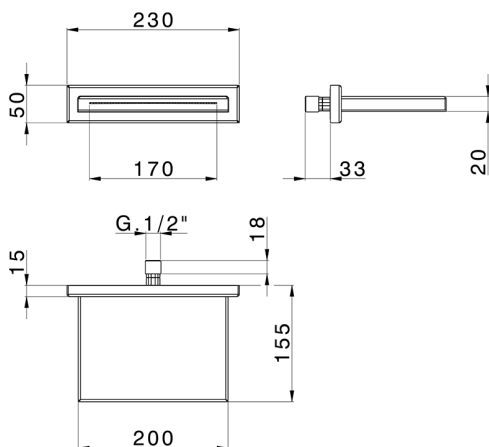

Classic waterfall spout ZEN_ZS129100

MODEL **ZS129100**

Classic waterfall spout, Stainless Steel AISI 304

AVAILABLE FINISHINGS

-  **D1** D1 Brushed Inox
-  **D2** D2 Polished Inox

CHARACTERISTICS

2026-04-06