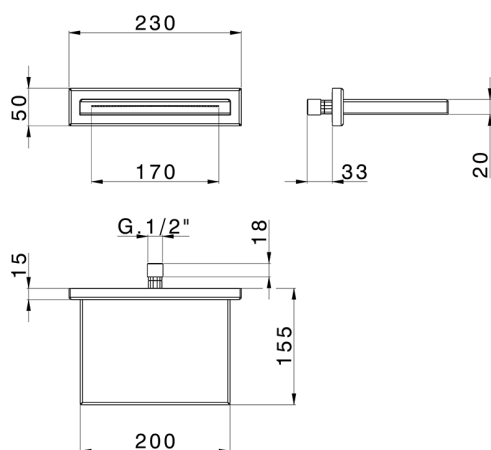

Classic waterfall spout ZEN_ZS129100

MODEL **ZS129100**

Classic waterfall spout, Stainless Steel AISI 304

AVAILABLE FINISHINGS

-  **D1** D1 Brushed Inox
-  **D2** D2 Polished Inox

CHARACTERISTICS

2026-05-15