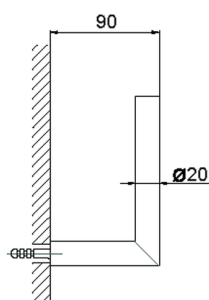

Toilet paper holder reserve BATHROOM ACCESSORIES_SI090410

MODEL **SI090410**

Toilet paper holder reserve

AVAILABLE FINISHINGS

-  **21** 21 Chrome
-  **2B** 2B Polished Nickel
-  **2F** 2F Brushed Nickel
-  **2P** 2P Rose Gold
-  **2Q** 2Q Black Titanium
-  **40** 40 Matt Black
-  **4Q** 4Q Matt White

CHARACTERISTICS

Toilet paper holder reserve BATHROOM ACCESSORIES_SI090410

SI090410

<https://en.huberitalia.com/toilet-paper-holder-reserve-bathroom-accessories-si090410>

2026-06-15