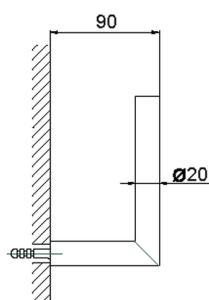

Toilet paper holder reserve BATHROOM ACCESSORIES_SI090410

MODEL **SI090410**

Toilet paper holder reserve

AVAILABLE FINISHINGS

-  **21** 21 Chrome
-  **2B** 2B Polished Nickel
-  **2F** 2F Brushed Nickel
-  **2P** 2P Rose Gold
-  **2Q** 2Q Black Titanium
-  **40** 40 Matt Black
-  **4Q** 4Q Matt White

CHARACTERISTICS

Toilet paper holder reserve BATHROOM ACCESSORIES_SI090410

SI090410

<https://en.huberitalia.com/toilet-paper-holder-reserve-bathroom-accessories-si090410>

2026-05-15