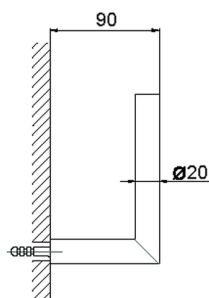

Toilet paper holder reserve BATHROOM ACCESSORIES_SI090410

MODEL **SI090410**

Toilet paper holder reserve

AVAILABLE FINISHINGS

-  **21** 21 Chrome
-  **2B** 2B Polished Nickel
-  **2F** 2F Brushed Nickel
-  **2P** 2P Rose Gold
-  **2Q** 2Q Black Titanium
-  **40** 40 Matt Black
-  **4Q** 4Q Matt White

CHARACTERISTICS

Toilet paper holder reserve BATHROOM ACCESSORIES_SI090410

SI090410

<https://en.huberitalia.com/toilet-paper-holder-reserve-bathroom-accessories-si090410>

2026-06-14