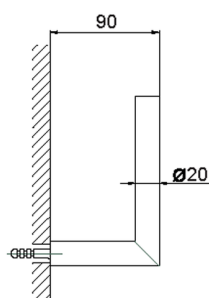

Toilet paper holder reserve BATHROOM ACCESSORIES_SI090410

MODEL **SI090410**

Toilet paper holder reserve

AVAILABLE FINISHINGS

-  **21** 21 Chrome
-  **2B** 2B Polished Nickel
-  **2F** 2F Brushed Nickel
-  **2P** 2P Rose Gold
-  **2Q** 2Q Black Titanium
-  **40** 40 Matt Black
-  **4Q** 4Q Matt White

CHARACTERISTICS

Toilet paper holder reserve BATHROOM ACCESSORIES_SI090410

SI090410

<https://en.huberitalia.com/toilet-paper-holder-reserve-bathroom-accessories-si090410>

2026-04-09