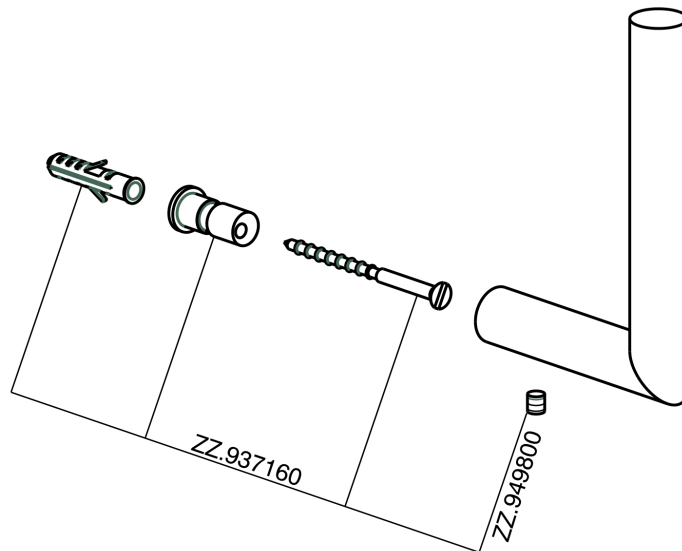

Toilet paper holder reserve BATHROOM ACCESSORIES_SI090410

MODEL **SI090410**

Toilet paper holder reserve

AVAILABLE FINISHINGS

-  **21** 21 Chrome
-  **2B** 2B Polished Nickel
-  **2F** 2F Brushed Nickel
-  **2P** 2P Rose Gold
-  **2Q** 2Q Black Titanium
-  **40** 40 Matt Black
-  **4Q** 4Q Matt White

CHARACTERISTICS

Toilet paper holder reserve BATHROOM ACCESSORIES_SI090410

SI090410

<https://en.huberitalia.com/toilet-paper-holder-reserve-bathroom-accessories-si090410>

2026-04-09