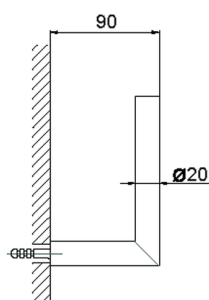

## Toilet paper holder reserve BATHROOM ACCESSORIES\_SI090410

MODEL **SI090410**

Toilet paper holder reserve

AVAILABLE FINISHINGS

-  **21** 21 Chrome
-  **2B** 2B Polished Nickel
-  **2F** 2F Brushed Nickel
-  **2P** 2P Rose Gold
-  **2Q** 2Q Black Titanium
-  **40** 40 Matt Black
-  **4Q** 4Q Matt White