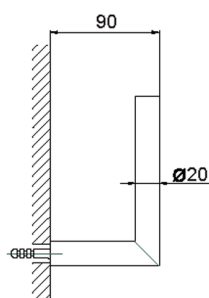

Toilet paper holder reserve BATHROOM ACCESSORIES_SI090410

MODEL **SI090410**

Toilet paper holder reserve

AVAILABLE FINISHINGS

- 
21 21 Chrome
- 
2B 2B Polished Nickel
- 
2F 2F Brushed Nickel
- 
2P 2P Rose Gold
- 
2Q 2Q Black Titanium
- 
40 40 Matt Black
- 
4Q 4Q Matt White

CHARACTERISTICS

Toilet paper holder reserve BATHROOM ACCESSORIES_SI090410

SI090410

<https://en.huberitalia.com/toilet-paper-holder-reserve-bathroom-accessories-si090410>

2026-04-09