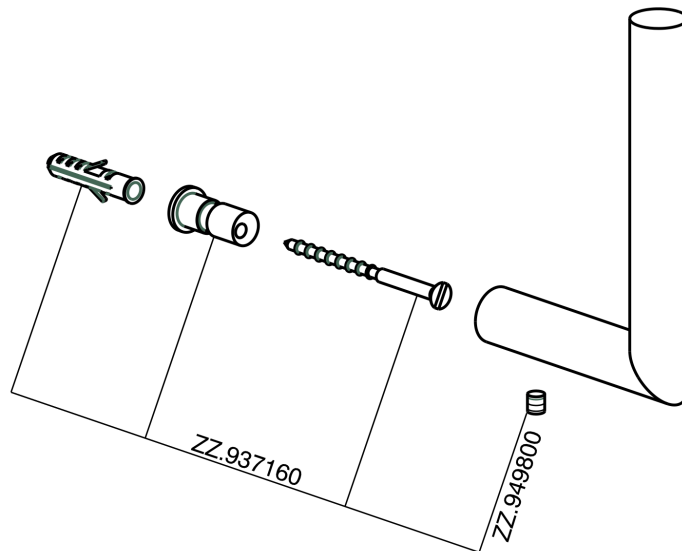

Toilet paper holder reserve BATHROOM ACCESSORIES_SI090410

MODEL **SI090410**

Toilet paper holder reserve

AVAILABLE FINISHINGS

- 
21 21 Chrome
- 
2B 2B Polished Nickel
- 
2F 2F Brushed Nickel
- 
2P 2P Rose Gold
- 
2Q 2Q Black Titanium
- 
40 40 Matt Black
- 
4Q 4Q Matt White

CHARACTERISTICS

Toilet paper holder reserve BATHROOM ACCESSORIES_SI090410

SI090410

<https://en.huberitalia.com/toilet-paper-holder-reserve-bathroom-accessories-si090410>

2026-04-09