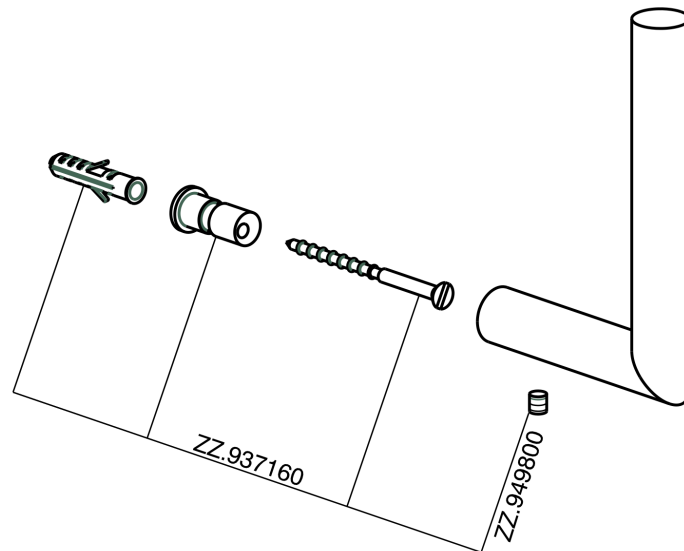

Toilet paper holder reserve BATHROOM ACCESSORIES_SI090410

MODEL **SI090410**

Toilet paper holder reserve

AVAILABLE FINISHINGS

-  **21** 21 Chrome
-  **2B** 2B Polished Nickel
-  **2F** 2F Brushed Nickel
-  **2P** 2P Rose Gold
-  **2Q** 2Q Black Titanium
-  **40** 40 Matt Black
-  **4Q** 4Q Matt White

CHARACTERISTICS

Toilet paper holder reserve BATHROOM ACCESSORIES_SI090410

SI090410

<https://en.huberitalia.com/toilet-paper-holder-reserve-bathroom-accessories-si090410>

2026-04-09