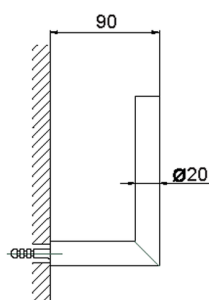

Toilet paper holder reserve BATHROOM ACCESSORIES_SI090410

MODEL **SI090410**

Toilet paper holder reserve

AVAILABLE FINISHINGS

-  **21** 21 Chrome
-  **2B** 2B Polished Nickel
-  **2F** 2F Brushed Nickel
-  **2P** 2P Rose Gold
-  **2Q** 2Q Black Titanium
-  **40** 40 Matt Black
-  **4Q** 4Q Matt White

CHARACTERISTICS

Toilet paper holder reserve BATHROOM ACCESSORIES_SI090410

SI090410

<https://en.huberitalia.com/toilet-paper-holder-reserve-bathroom-accessories-si090410>

2026-04-09