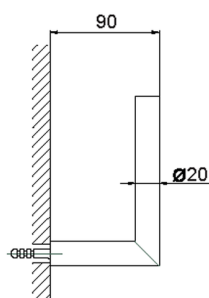

Toilet paper holder reserve BATHROOM ACCESSORIES_SI090410

MODEL **SI090410**

Toilet paper holder reserve

AVAILABLE FINISHINGS

-  **21** 21 Chrome
-  **2B** 2B Polished Nickel
-  **2F** 2F Brushed Nickel
-  **2P** 2P Rose Gold
-  **2Q** 2Q Black Titanium
-  **40** 40 Matt Black
-  **4Q** 4Q Matt White

CHARACTERISTICS

Toilet paper holder reserve BATHROOM ACCESSORIES_SI090410

SI090410

<https://en.huberitalia.com/toilet-paper-holder-reserve-bathroom-accessories-si090410>

2026-06-13