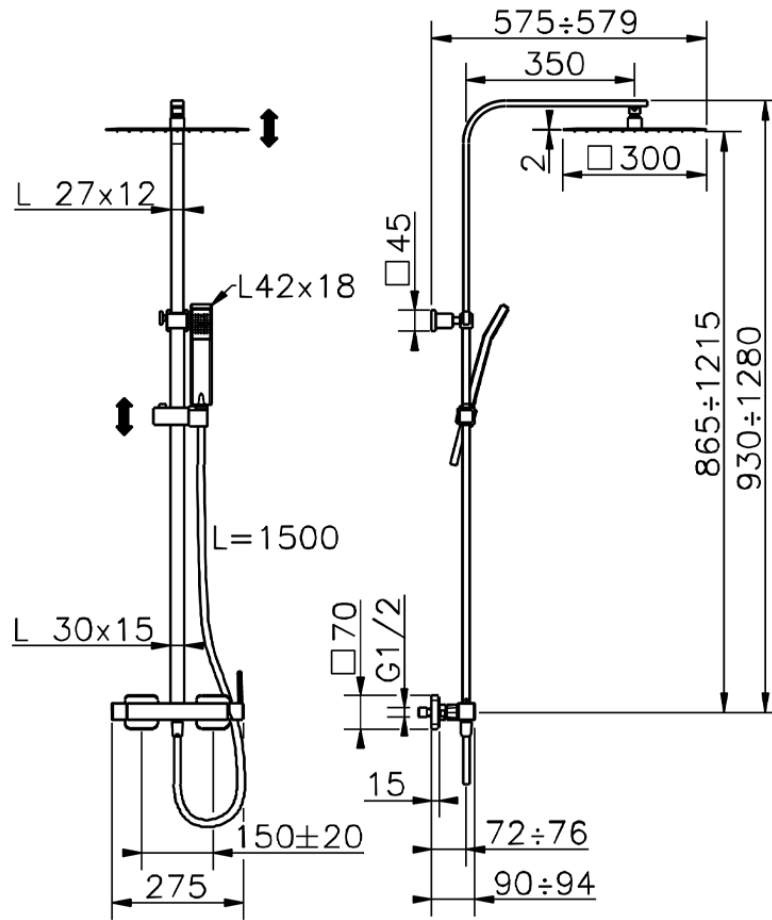

2-function single lever shower set COLUMNS_QT0R4032

QT0R4032

<https://en.huberitalia.com/2-function-single-lever-shower-set-columns-qt0r4032>

2026-04-06