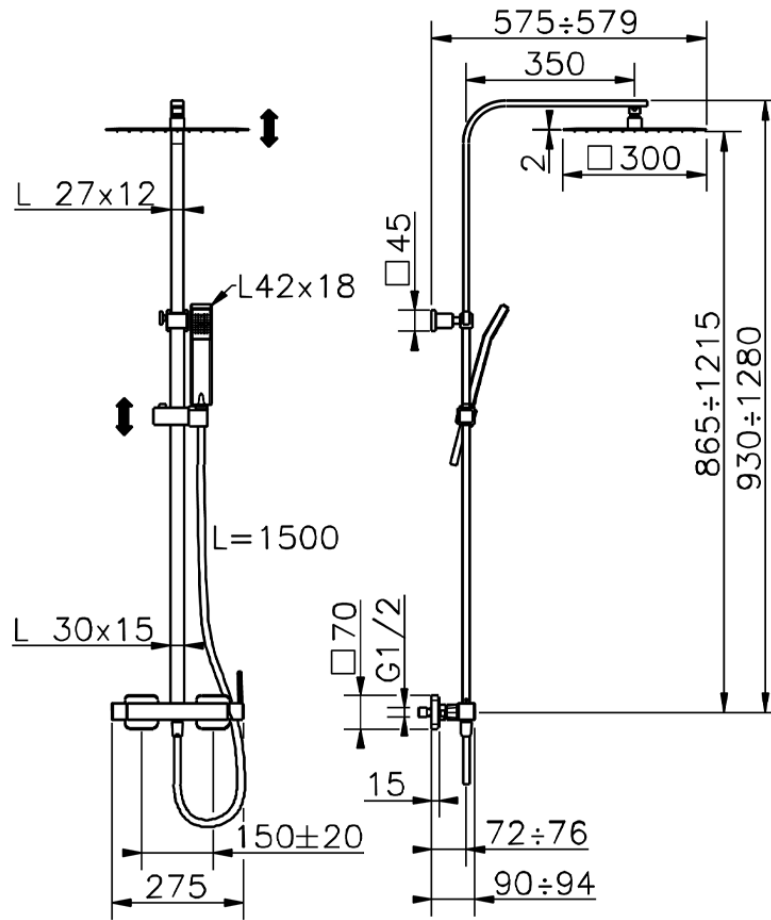

2-function single lever shower set COLUMNS_QT0R4032

QT0R4032

<https://en.huberitalia.com/2-function-single-lever-shower-set-columns-qt0r4032>

2026-06-06