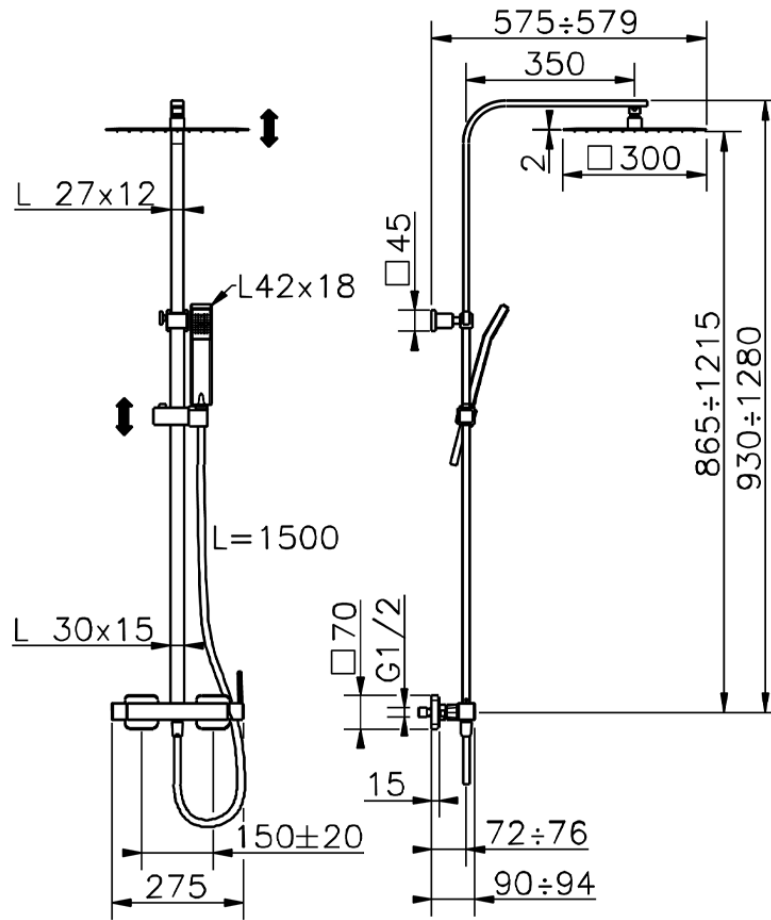

2-function single lever shower set COLUMNS_QT0R4032

QT0R4032

<https://en.huberitalia.com/2-function-single-lever-shower-set-columns-qt0r4032>

2026-06-27