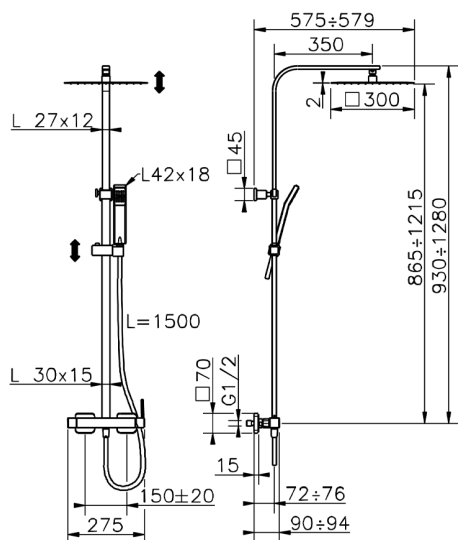

2-function single lever shower set COLUMNS_QT0R4032

MODEL **QT0R4032**

2-function single lever shower set, 2-outlet deviator, adjustable riser column, sliding shower bracket, 42x18 mm ABS Quad one spray handshower, 300x300 mm INOX square showerhead 2 mm thick, 150 cm smooth SILVERFLEX Flexible Hose

AVAILABLE FINISHINGS

CHARACTERISTICS

Cartridge Spare Parts **ZZ94240000**

25 mm Cartridge

2026-04-27