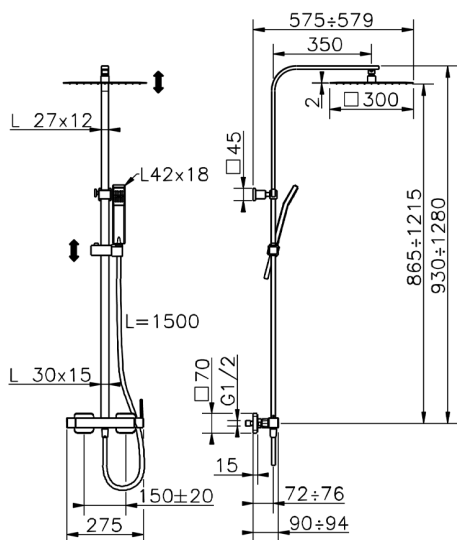

## 2-function single lever shower set COLUMNS\_QT0R4032

MODEL **QT0R4032**

2-function single lever shower set, 2-outlet deviator, adjustable riser column, sliding shower bracket, 42x18 mm ABS Quad one spray handshower, 300x300 mm INOX square showerhead 2 mm thick, 150 cm smooth SILVERFLEX Flexible Hose

### CHARACTERISTICS

Cartridge Spare Parts **ZZ94240000**

**25 mm Cartridge**

2026-06-06