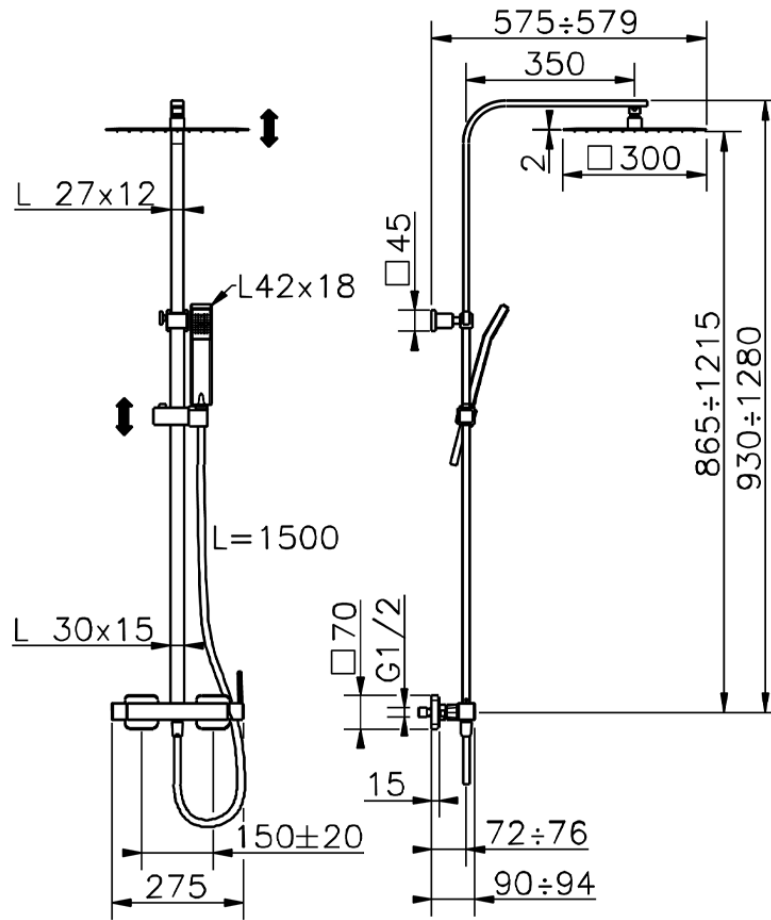

## 2-function single lever shower set COLUMNS\_QT0R4032

QT0R4032

<https://en.huberitalia.com/2-function-single-lever-shower-set-columns-qt0r4032>

2026-06-27