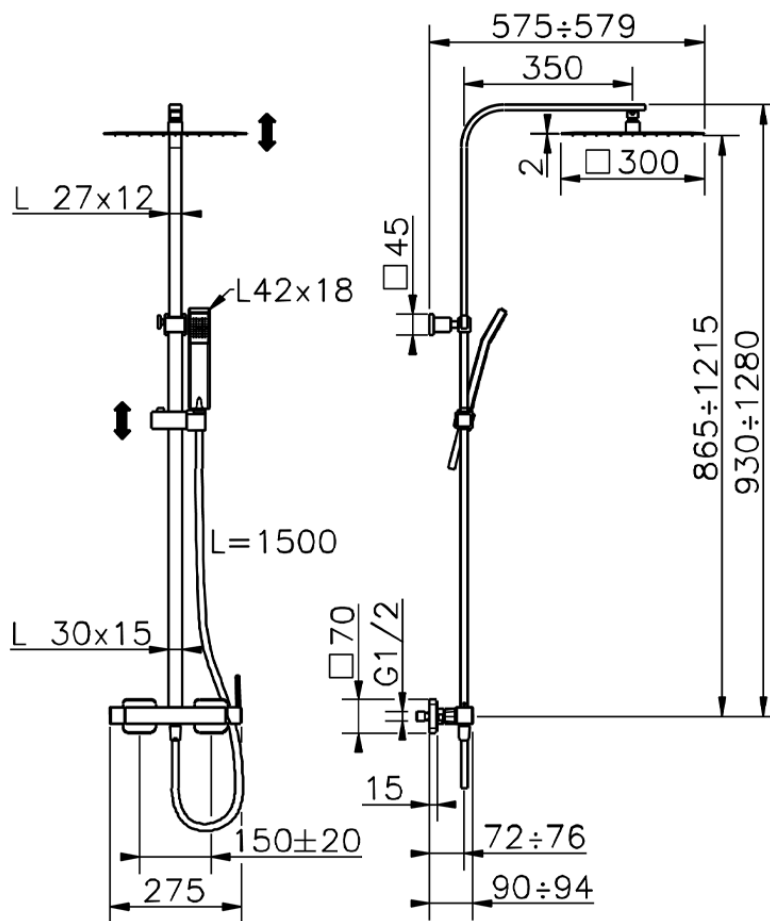

2-function single lever shower set COLUMNS_QT0R4032

QT0R4032

<https://en.huberitalia.com/2-function-single-lever-shower-set-columns-qt0r4032>

2026-04-29