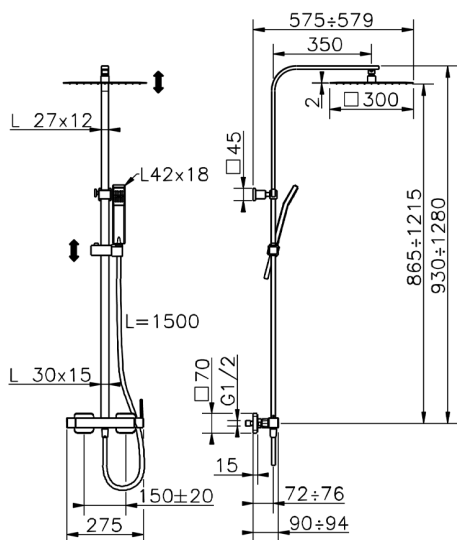

## 2-function single lever shower set COLUMNS\_QT0R4032

MODEL **QT0R4032**

2-function single lever shower set, 2-outlet deviator, adjustable riser column, sliding shower bracket, 42x18 mm ABS Quad one spray handshower, 300x300 mm INOX square showerhead 2 mm thick, 150 cm smooth SILVERFLEX Flexible Hose

### CHARACTERISTICS

Cartridge Spare Parts **ZZ94240000**

**25 mm Cartridge**

2026-04-05