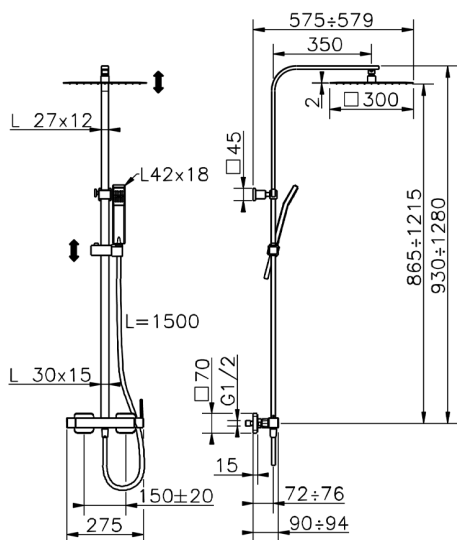

2-function single lever shower set COLUMNS_QT0R4032

MODEL **QT0R4032**

2-function single lever shower set, 2-outlet deviator, adjustable riser column, sliding shower bracket, 42x18 mm ABS Quad one spray handshower, 300x300 mm INOX square showerhead 2 mm thick, 150 cm smooth SILVERFLEX Flexible Hose

AVAILABLE FINISHINGS

CHARACTERISTICS

Cartridge Spare Parts **ZZ94240000**

25 mm Cartridge

2026-06-27