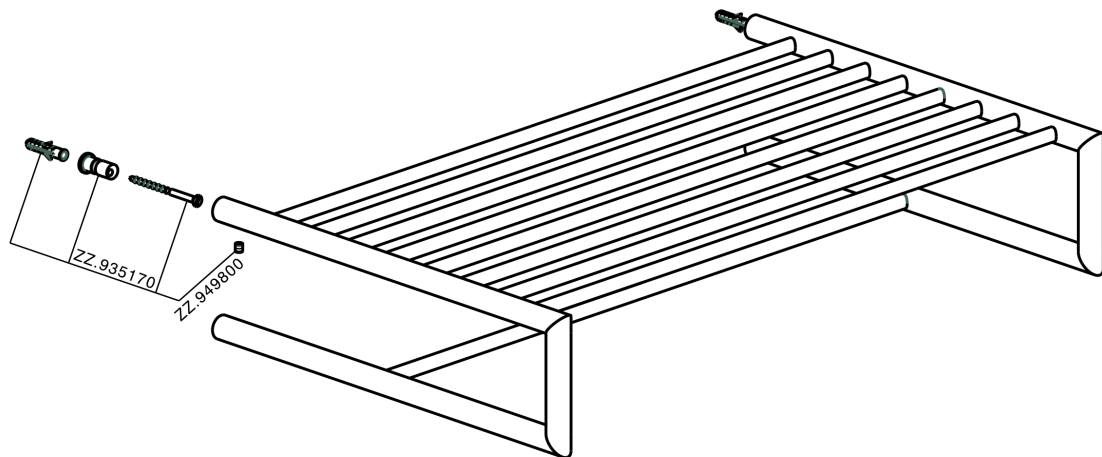

Towel rack BATHROOM ACCESSORIES_SI090300

MODEL **SI090300**

Towel rack

AVAILABLE FINISHINGS

-  **21** 21 Chrome
-  **2B** 2B Polished Nickel
-  **2F** 2F Brushed Nickel
-  **2P** 2P Rose Gold
-  **2Q** 2Q Black Titanium
-  **40** 40 Matt Black
-  **4Q** 4Q Matt White

CHARACTERISTICS

Towel rack BATHROOM ACCESSORIES_SI090300

SI090300

<https://en.huberitalia.com/towel-rack-bathroom-accessories-si090300>

2026-06-09