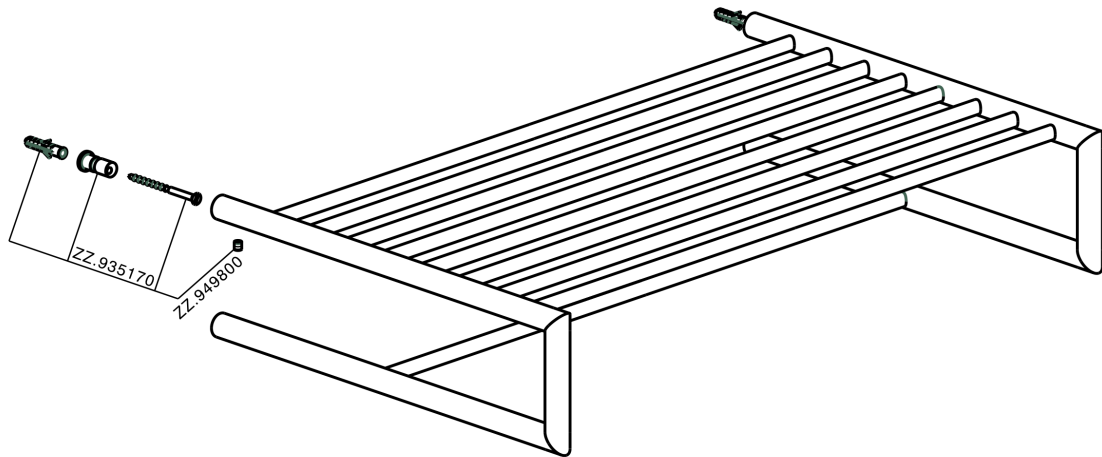

Towel rack BATHROOM ACCESSORIES_SI090300

SI090300

<https://en.huberitalia.com/towel-rack-bathroom-accessories-si090300>

2026-06-10