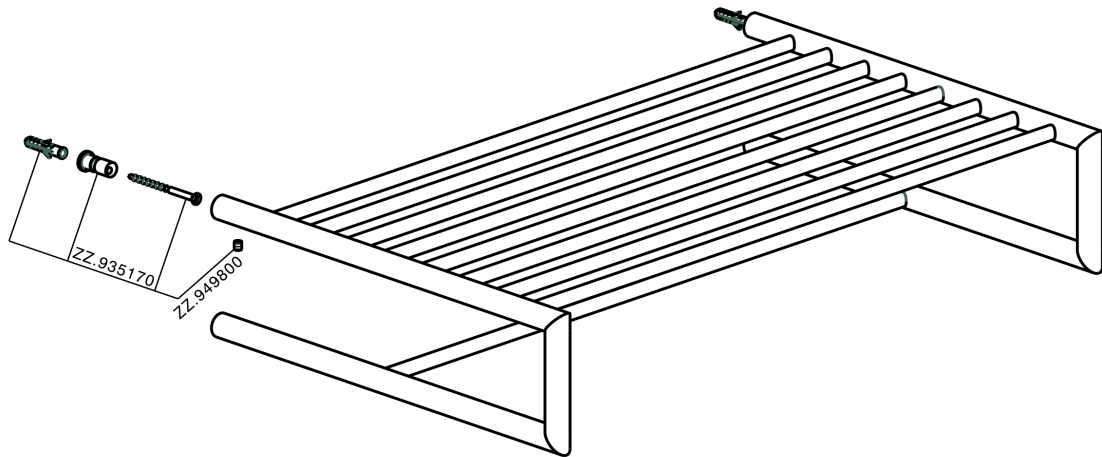

Towel rack BATHROOM ACCESSORIES_SI090300

MODEL **SI090300**

Towel rack

AVAILABLE FINISHINGS

-  **21** 21 Chrome
-  **2B** 2B Polished Nickel
-  **2F** 2F Brushed Nickel
-  **2P** 2P Rose Gold
-  **2Q** 2Q Black Titanium
-  **40** 40 Matt Black
-  **4Q** 4Q Matt White

CHARACTERISTICS

Towel rack BATHROOM ACCESSORIES_SI090300

SI090300

<https://en.huberitalia.com/towel-rack-bathroom-accessories-si090300>

2026-06-14