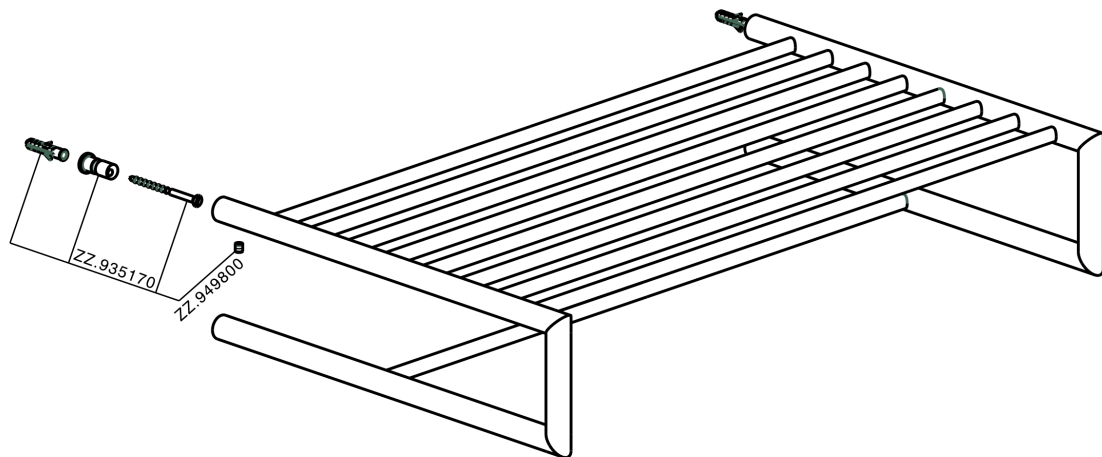

Towel rack BATHROOM ACCESSORIES_SI090300

SI090300

<https://en.huberitalia.com/towel-rack-bathroom-accessories-si090300>

2026-04-10