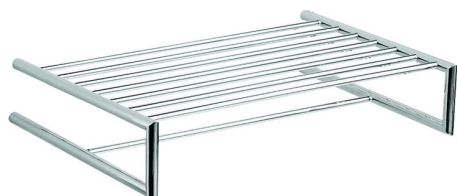

## Towel rack BATHROOM ACCESSORIES\_SI090300

MODEL **SI090300**

Towel rack

### AVAILABLE FINISHINGS

**21** 21 Chrome

**2B** 2B Polished Nickel

**2F** 2F Brushed Nickel

**2P** 2P Rose Gold

**2Q** 2Q Black Titanium

**40** 40 Matt Black

**4Q** 4Q Matt White