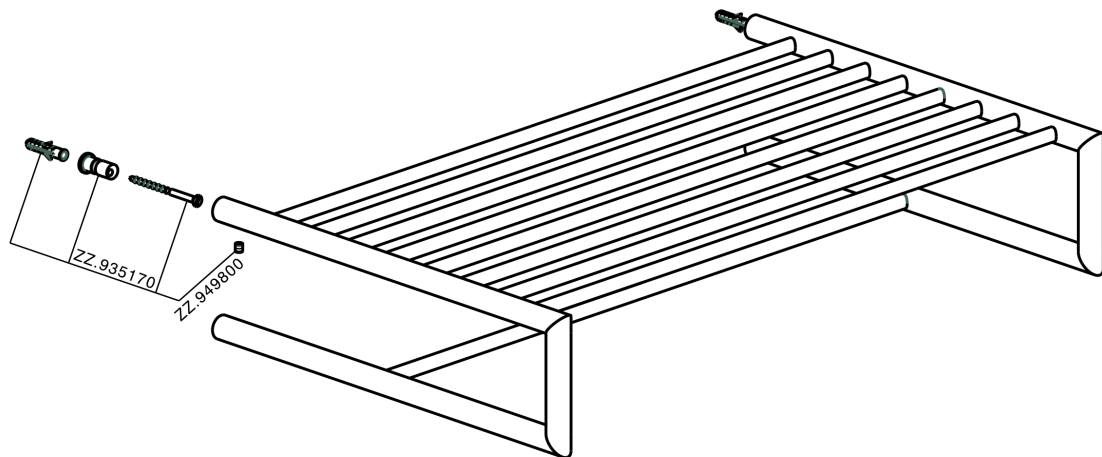

Towel rack BATHROOM ACCESSORIES_SI090300

SI090300

<https://en.huberitalia.com/towel-rack-bathroom-accessories-si090300>

2026-06-06