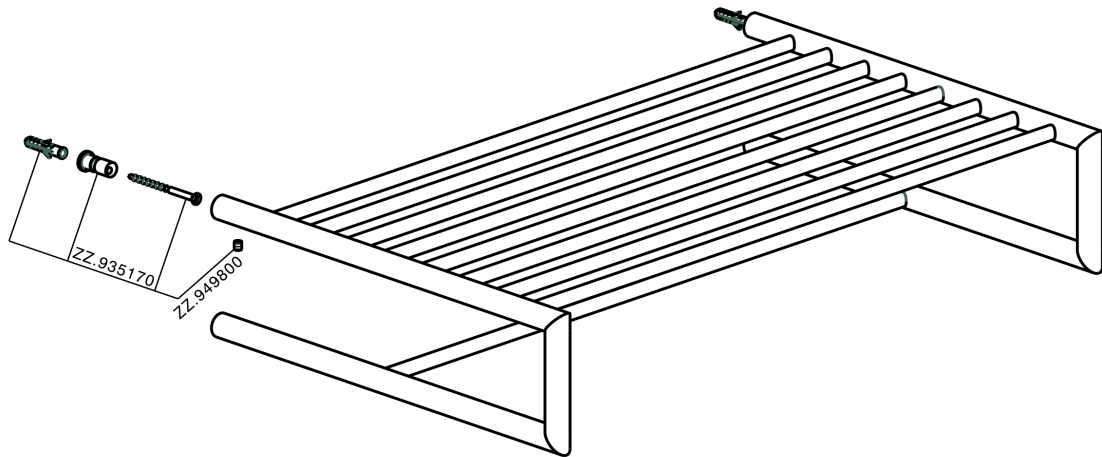

Towel rack BATHROOM ACCESSORIES_SI090300

MODEL **SI090300**

Towel rack

AVAILABLE FINISHINGS

-  **21** 21 Chrome
-  **2B** 2B Polished Nickel
-  **2F** 2F Brushed Nickel
-  **2P** 2P Rose Gold
-  **2Q** 2Q Black Titanium
-  **40** 40 Matt Black
-  **4Q** 4Q Matt White

CHARACTERISTICS

Towel rack BATHROOM ACCESSORIES_SI090300

SI090300

<https://en.huberitalia.com/towel-rack-bathroom-accessories-si090300>

2026-05-15