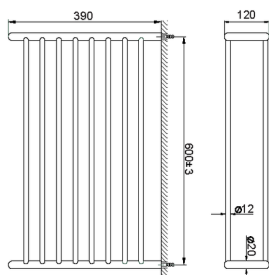

- **21** 21 Chrome
- **2B** 2B Polished Nickel
- **2F** 2F Brushed Nickel
- **2P** 2P Rose Gold
- **2Q** 2Q Black Titanium
- **40** 40 Matt Black
- **4Q** 4Q Matt White