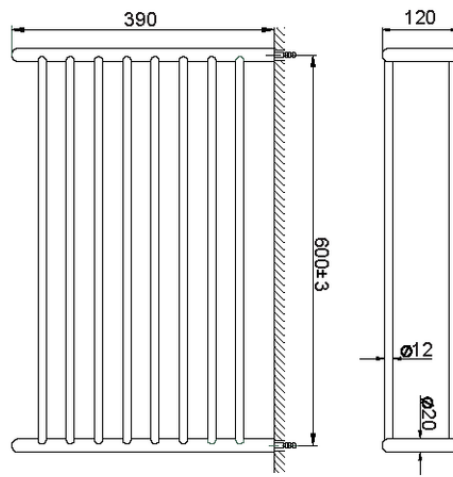

Towel rack BATHROOM ACCESSORIES_SI090300

SI090300

<https://en.huberitalia.com/towel-rack-bathroom-accessories-si090300>

2026-04-10