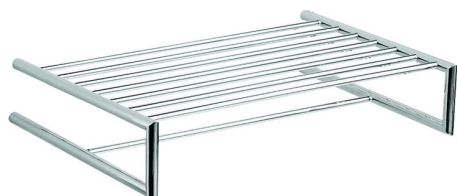

Towel rack BATHROOM ACCESSORIES_SI090300

MODEL **SI090300**

Towel rack

AVAILABLE FINISHINGS

- 
21 21 Chrome
- 
2B 2B Polished Nickel
- 
2F 2F Brushed Nickel
- 
2P 2P Rose Gold
- 
2Q 2Q Black Titanium
- 
40 40 Matt Black
- 
4Q 4Q Matt White