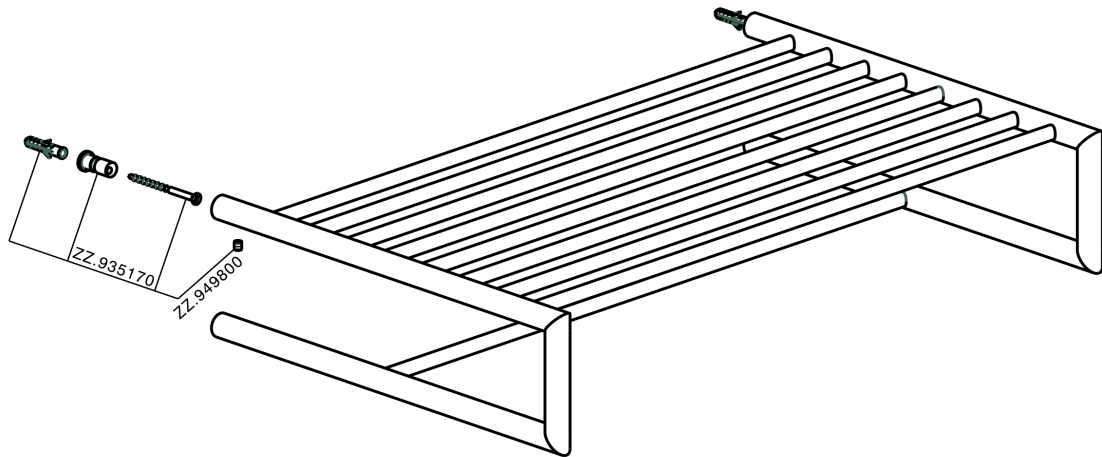

Towel rack BATHROOM ACCESSORIES_SI090300

MODEL **SI090300**

Towel rack

AVAILABLE FINISHINGS

- 
21 21 Chrome
- 
2B 2B Polished Nickel
- 
2F 2F Brushed Nickel
- 
2P 2P Rose Gold
- 
2Q 2Q Black Titanium
- 
40 40 Matt Black
- 
4Q 4Q Matt White

CHARACTERISTICS

Towel rack BATHROOM ACCESSORIES_SI090300

SI090300

<https://en.huberitalia.com/towel-rack-bathroom-accessories-si090300>

2026-05-15