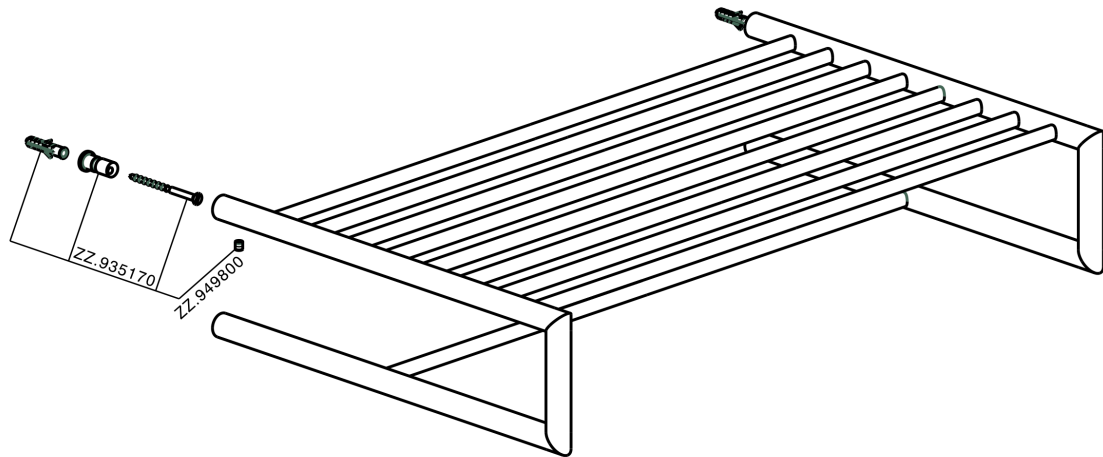

Towel rack BATHROOM ACCESSORIES_SI090300

MODEL **SI090300**

Towel rack

AVAILABLE FINISHINGS

-  **21** 21 Chrome
-  **2B** 2B Polished Nickel
-  **2F** 2F Brushed Nickel
-  **2P** 2P Rose Gold
-  **2Q** 2Q Black Titanium
-  **40** 40 Matt Black
-  **4Q** 4Q Matt White

CHARACTERISTICS

Towel rack BATHROOM ACCESSORIES_SI090300

SI090300

<https://en.huberitalia.com/towel-rack-bathroom-accessories-si090300>

2026-06-13