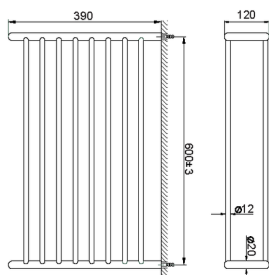

Towel rack BATHROOM ACCESSORIES_SI090300

MODEL **SI090300**

Towel rack

AVAILABLE FINISHINGS

- 
21 21 Chrome
- 
2B 2B Polished Nickel
- 
2F 2F Brushed Nickel
- 
2P 2P Rose Gold
- 
2Q 2Q Black Titanium
- 
40 40 Matt Black
- 
4Q 4Q Matt White