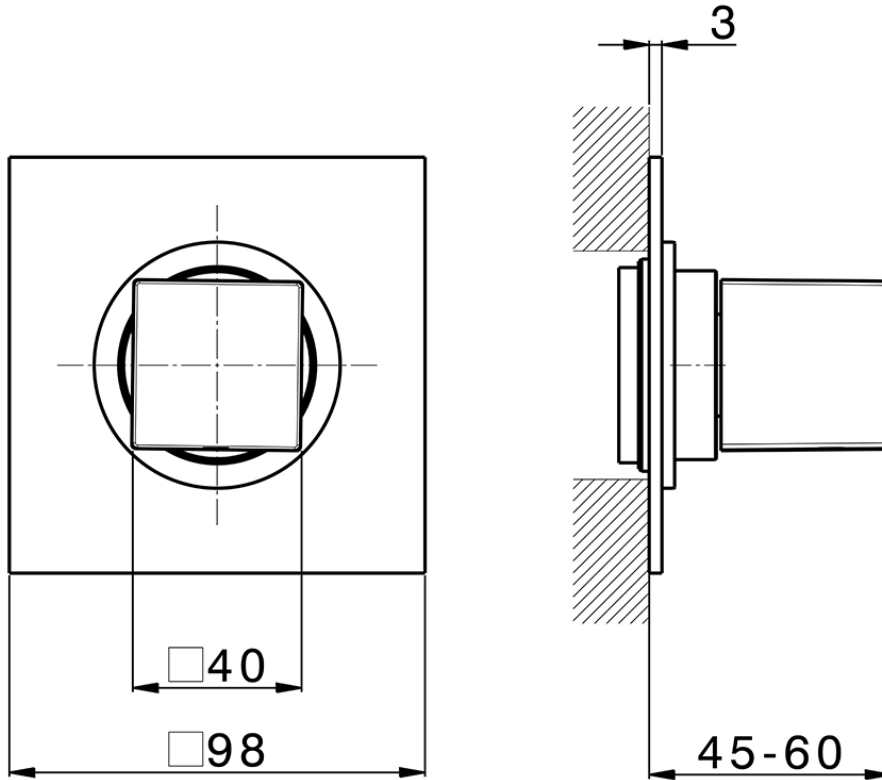

Stopvalve exposed part NUOVA EGO_NE003310

NE003310

<https://en.huberitalia.com/stopvalve-exposed-part-nuova-ego-ne003310>

2024-12-04