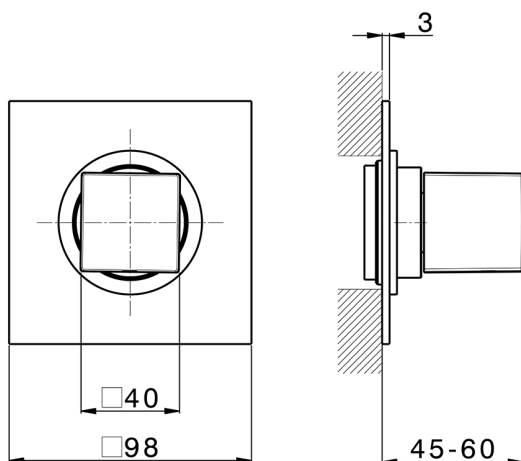

CHARACTERISTICS

Installation **Concealed**
Required concealed parts **ZB003330**

2024-12-04