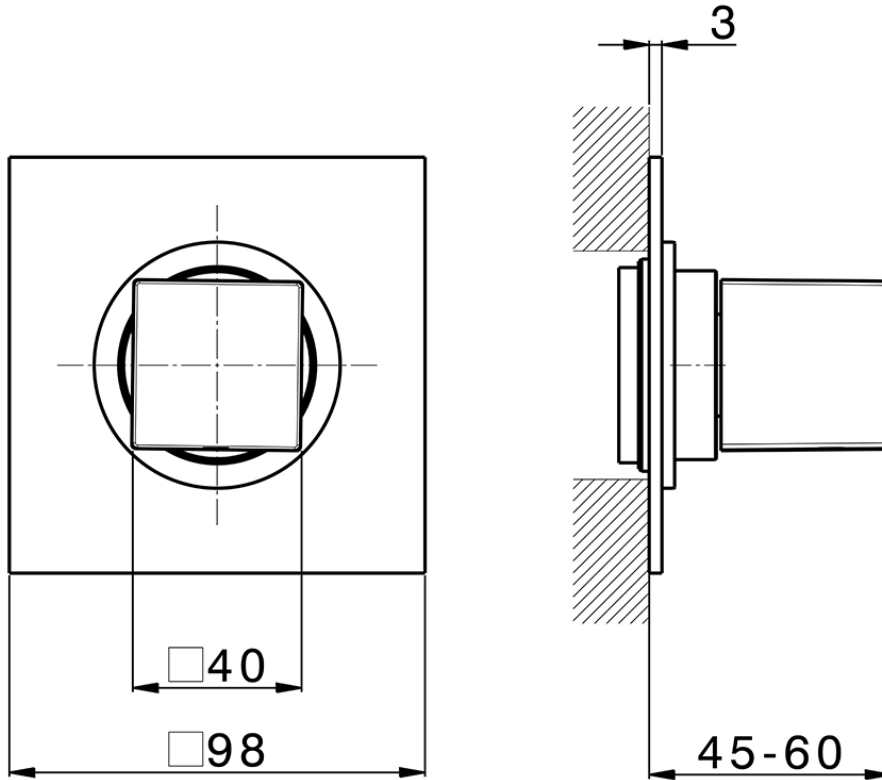

## Stopvalve exposed part NUOVA EGO\_NE003310

NE003310

<https://en.huberitalia.com/stopvalve-exposed-part-nuova-ego-ne003310>

2024-12-22