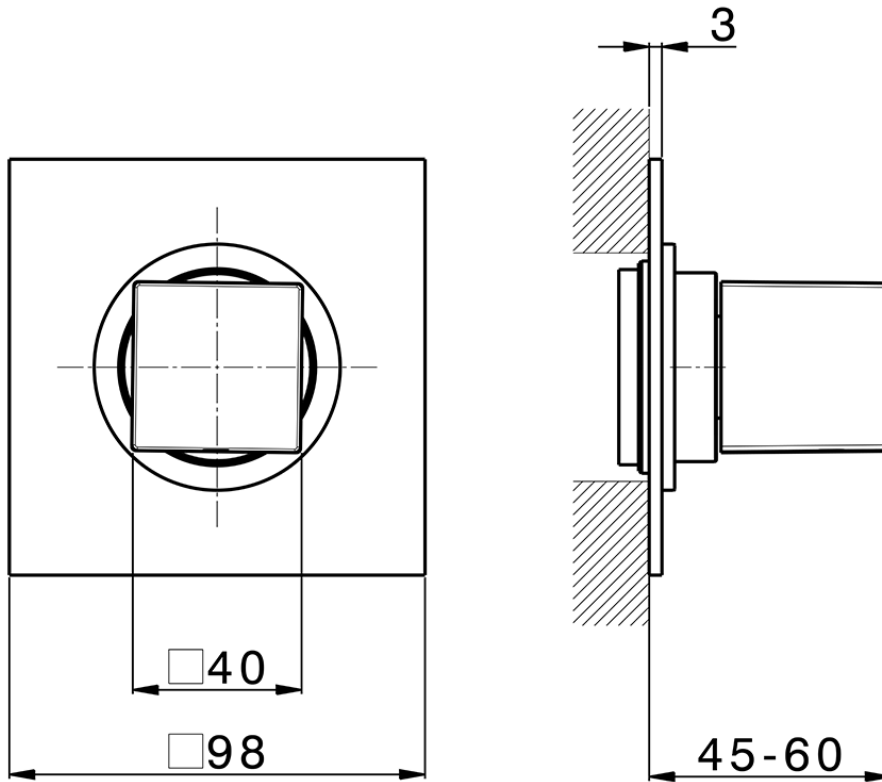

Stopvalve exposed part NUOVA EGO_NE003310

NE003310

<https://en.huberitalia.com/stopvalve-exposed-part-nuova-ego-ne003310>

2024-12-22