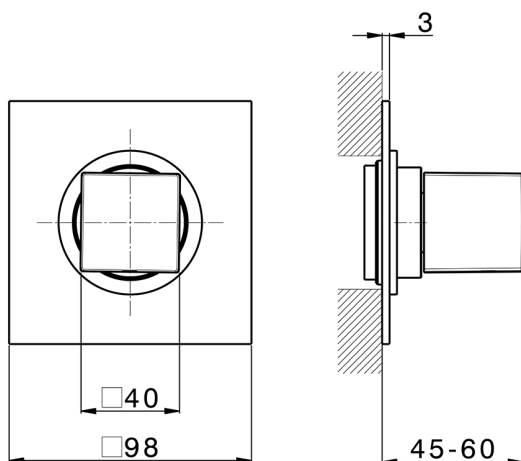

Stopvalve exposed part NUOVA EGO_NE003310

MODEL **NE003310**

Stopvalve exposed part, without concealed part, for item ZB003330

AVAILABLE FINISHINGS

-  **21** 21 Chrome
-  **2F** 2F Brushed Nickel
-  **40** 40 Matt Black
-  **4Q** 4Q Matt White