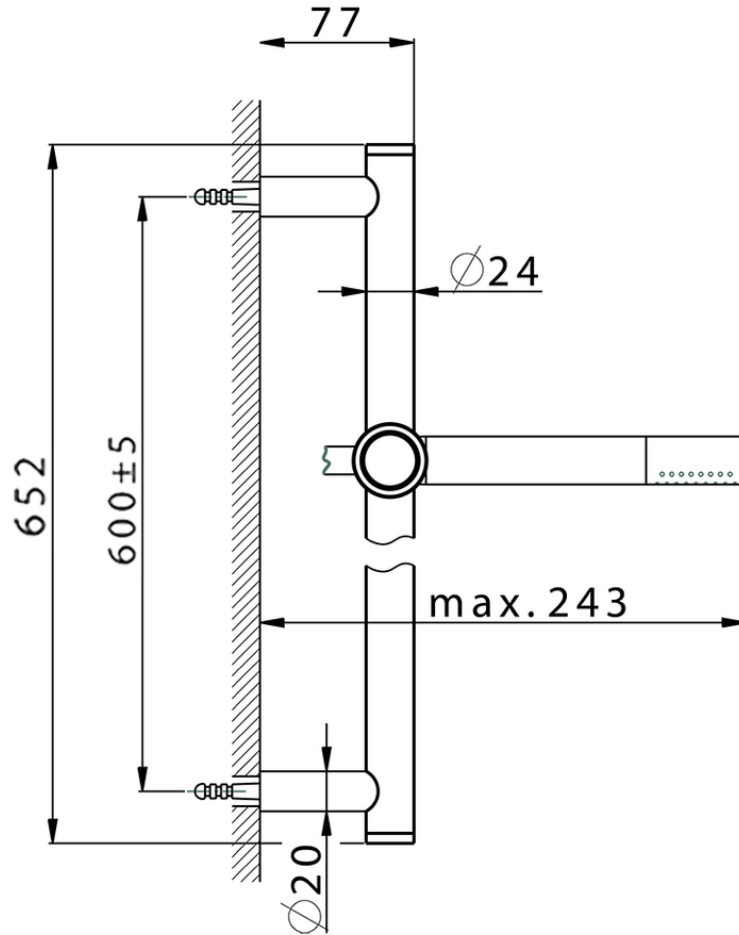

Slide rail shower set SHOWER_CR003112

CR003112

<https://en.huberitalia.com/slide-rail-shower-set-shower-cr003112>

2026-06-26