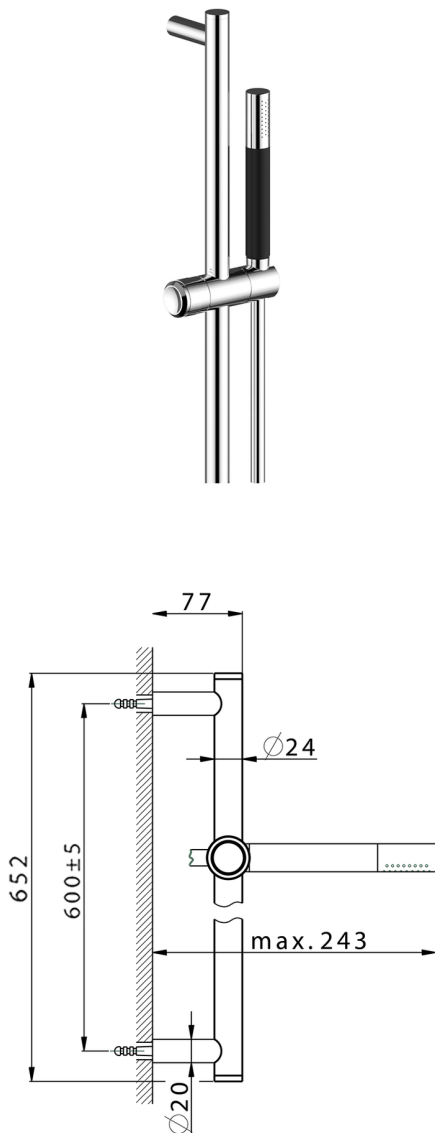

Slide rail shower set SHOWER_CR003112

MODEL **CR003112**

Slide rail shower set, 60 cm Brass slide bar $\varnothing 24$ w/brass sliding bracket, Brass D.24mm minimalistic one spray handshower, 150 cm SUPREME smooth flexible hose

AVAILABLE FINISHINGS

-  **21** 21 Chrome
-  **2F** 2F Brushed Nickel
-  **2Q** 2Q Black Titanium

CHARACTERISTICS

2026-06-10