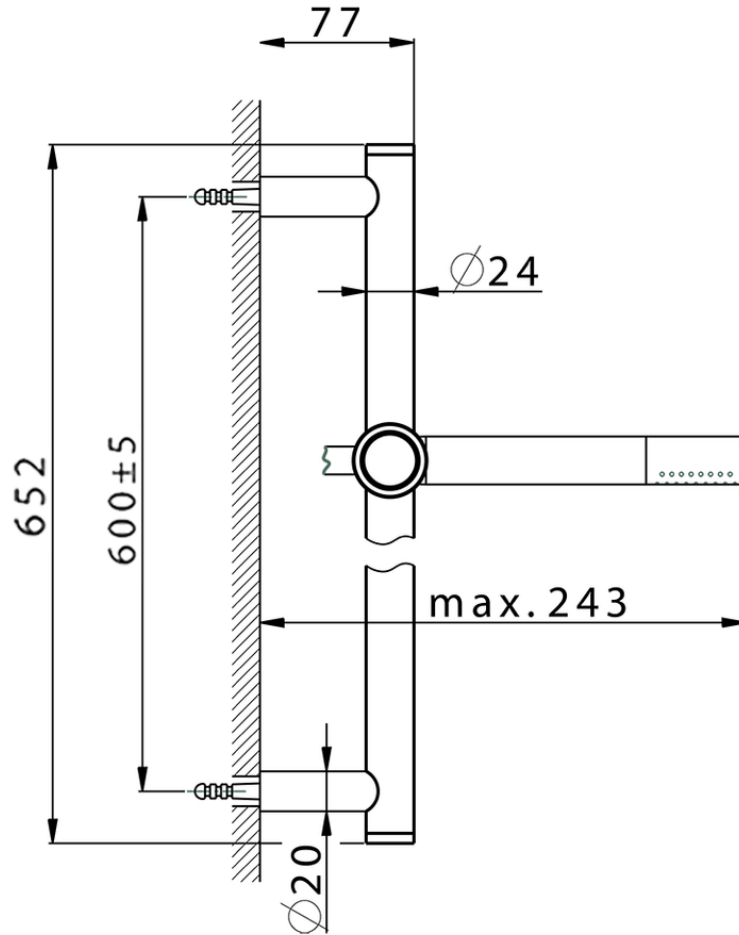

## Slide rail shower set SHOWER\_CR003112

CR003112

<https://en.huberitalia.com/slide-rail-shower-set-shower-cr003112>

2026-06-06