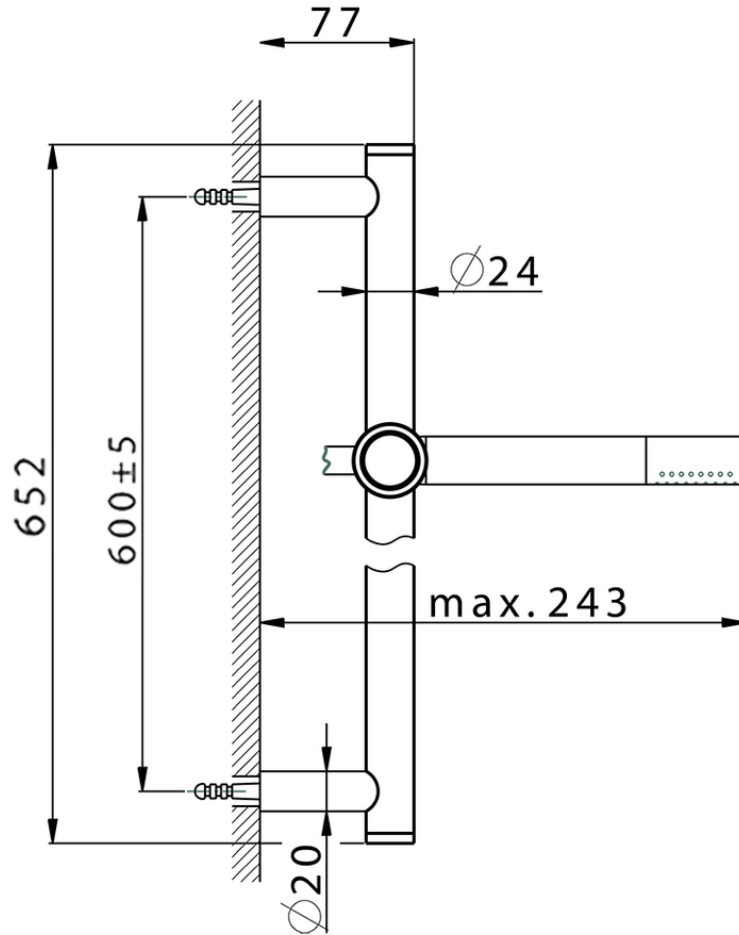

Slide rail shower set SHOWER_CR003112

CR003112

<https://en.huberitalia.com/slide-rail-shower-set-shower-cr003112>

2026-04-06