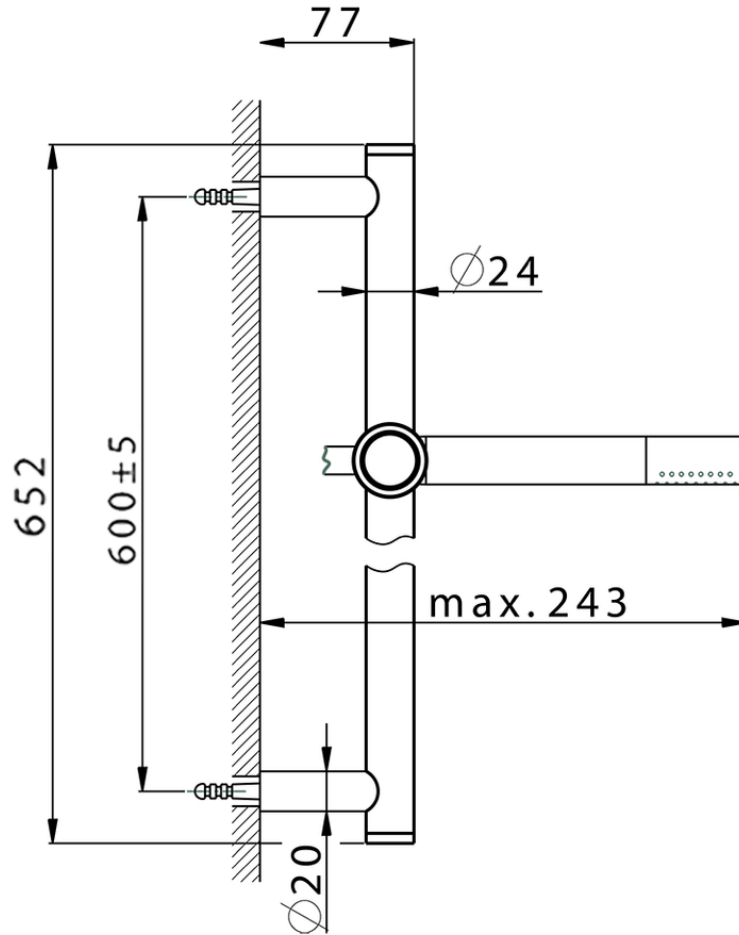

## Slide rail shower set SHOWER\_CR003112

CR003112

<https://en.huberitalia.com/slide-rail-shower-set-shower-cr003112>

2026-04-08