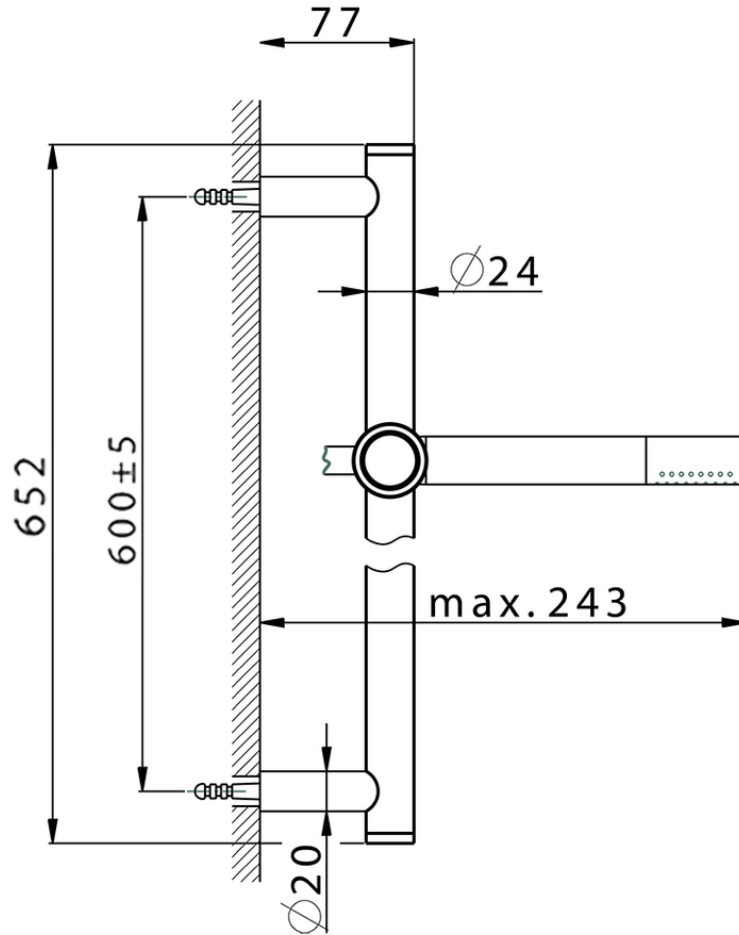

Slide rail shower set SHOWER_CR003112

CR003112

<https://en.huberitalia.com/slide-rail-shower-set-shower-cr003112>

2026-06-06