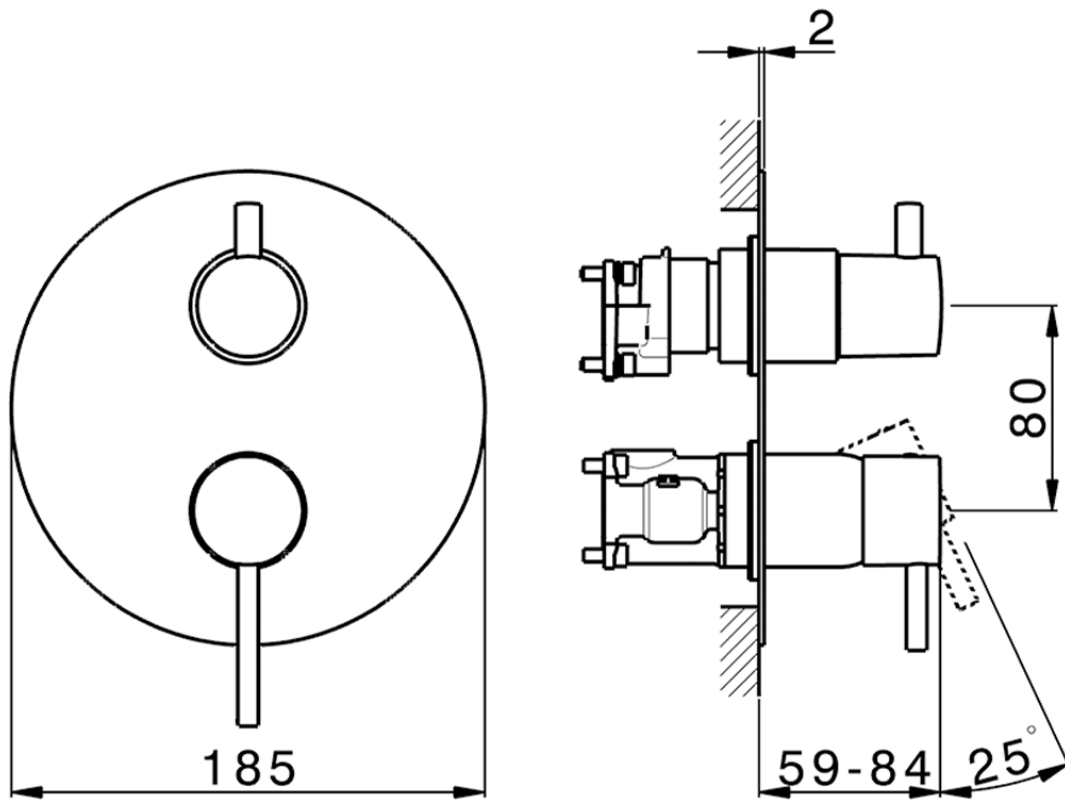

Exposed part for Single Lever One Box Valve ONE BOX_K20BM030

K20BM030

<https://en.huberitalia.com/exposed-part-for-single-lever-one-box-valve-one-box-k20bm030>

ZB00B031

<https://en.huberitalia.com/one-box-universal-concealed-part-one-box-zb00b031>