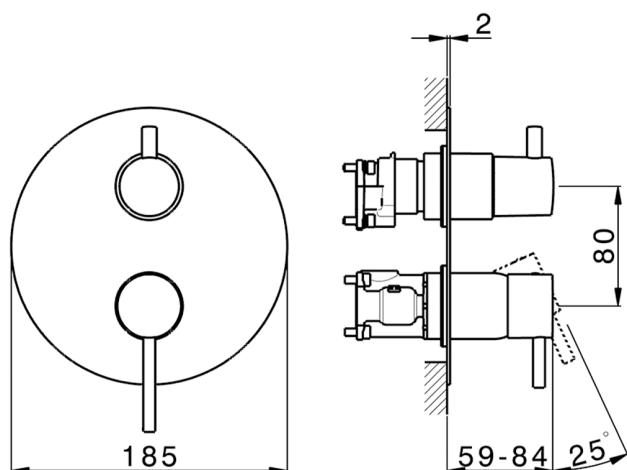

Exposed part for Single Lever One Box Valve ONE BOX_K20BM030

MODEL **K20BM030**

Exposed part for Single Lever One Box Valve, with 2-3 outlet diverter, Minimum depth of installation: 67 mm, without concealed part, for items ZB00B030-ZB00B031

35 mm Cartridge

Installation **Concealed**

Required concealed parts **ZB00B031**

ZB00B030

One Box Universal Concealed Part ONE BOX_ZB00B031

MODEL **ZB00B031**

One Box Universal Concealed Part, for 1 or 2 or 3 outlet thermostatic or single lever, without trim kit, with noise reducers, with sealing gasket